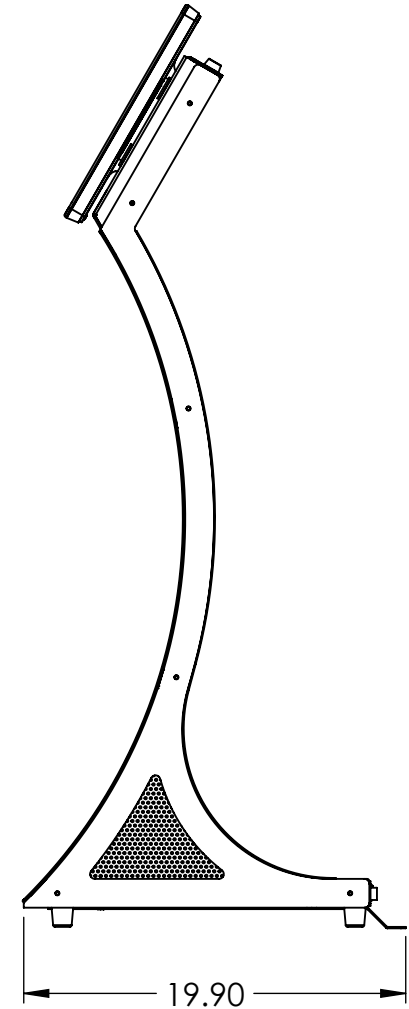

22" CURVE KIOSK

KEY LOCKED MONITOR

NUC

POWER/NETWORK

OPTIONAL SECURITY BRACKET

AMPLIFIED AUDIO

RECOMMENDED SIGNAGE AREA

UNLESS OTHERWISE SPECIFIED:
 DIMENSIONS ARE IN INCHES
 TOLERANCES:
 .X .250
 .XX .125
 .XXX .060
 .XXXX .030
 ANGLE 1
 REMOVE ALL BURRS & SHARP
 EDGES, 0.010 MIN

SeePoint
 Interactive Kiosk Systems

TITLE:
**CURVE KIOSK
 DIMENSIONS**

SIZE B	DWG. NO. SP300200	REV N/C
DO NOT SCALE/PRINT REDUCED		SHEET 1 OF 2

32" & 43" CURVE KIOSK

UNLESS OTHERWISE SPECIFIED: DIMENSIONS ARE IN INCHES TOLERANCES: .X .250 .XX .125 .XXX .060 .XXXX .030 ANGLE 1 REMOVE ALL BURRS & SHARP EDGES, 0.010 MIN			SeePoint Interactive Kiosk Systems	
PROPRIETARY AND CONFIDENTIAL THE INFORMATION CONTAINED IN THIS DRAWING IS THE SOLE PROPERTY OF SEEPOINT. ANY REPRODUCTION IN PART OR AS A WHOLE WITHOUT THE WRITTEN PERMISSION OF SEEPOINT IS PROHIBITED.			TITLE: CURVE KIOSK DIMENSIONS	
SIZE B	DWG. NO. SP300200	REV N/C		
DO NOT SCALE/PRINT REDUCED			SHEET 2 OF 2	