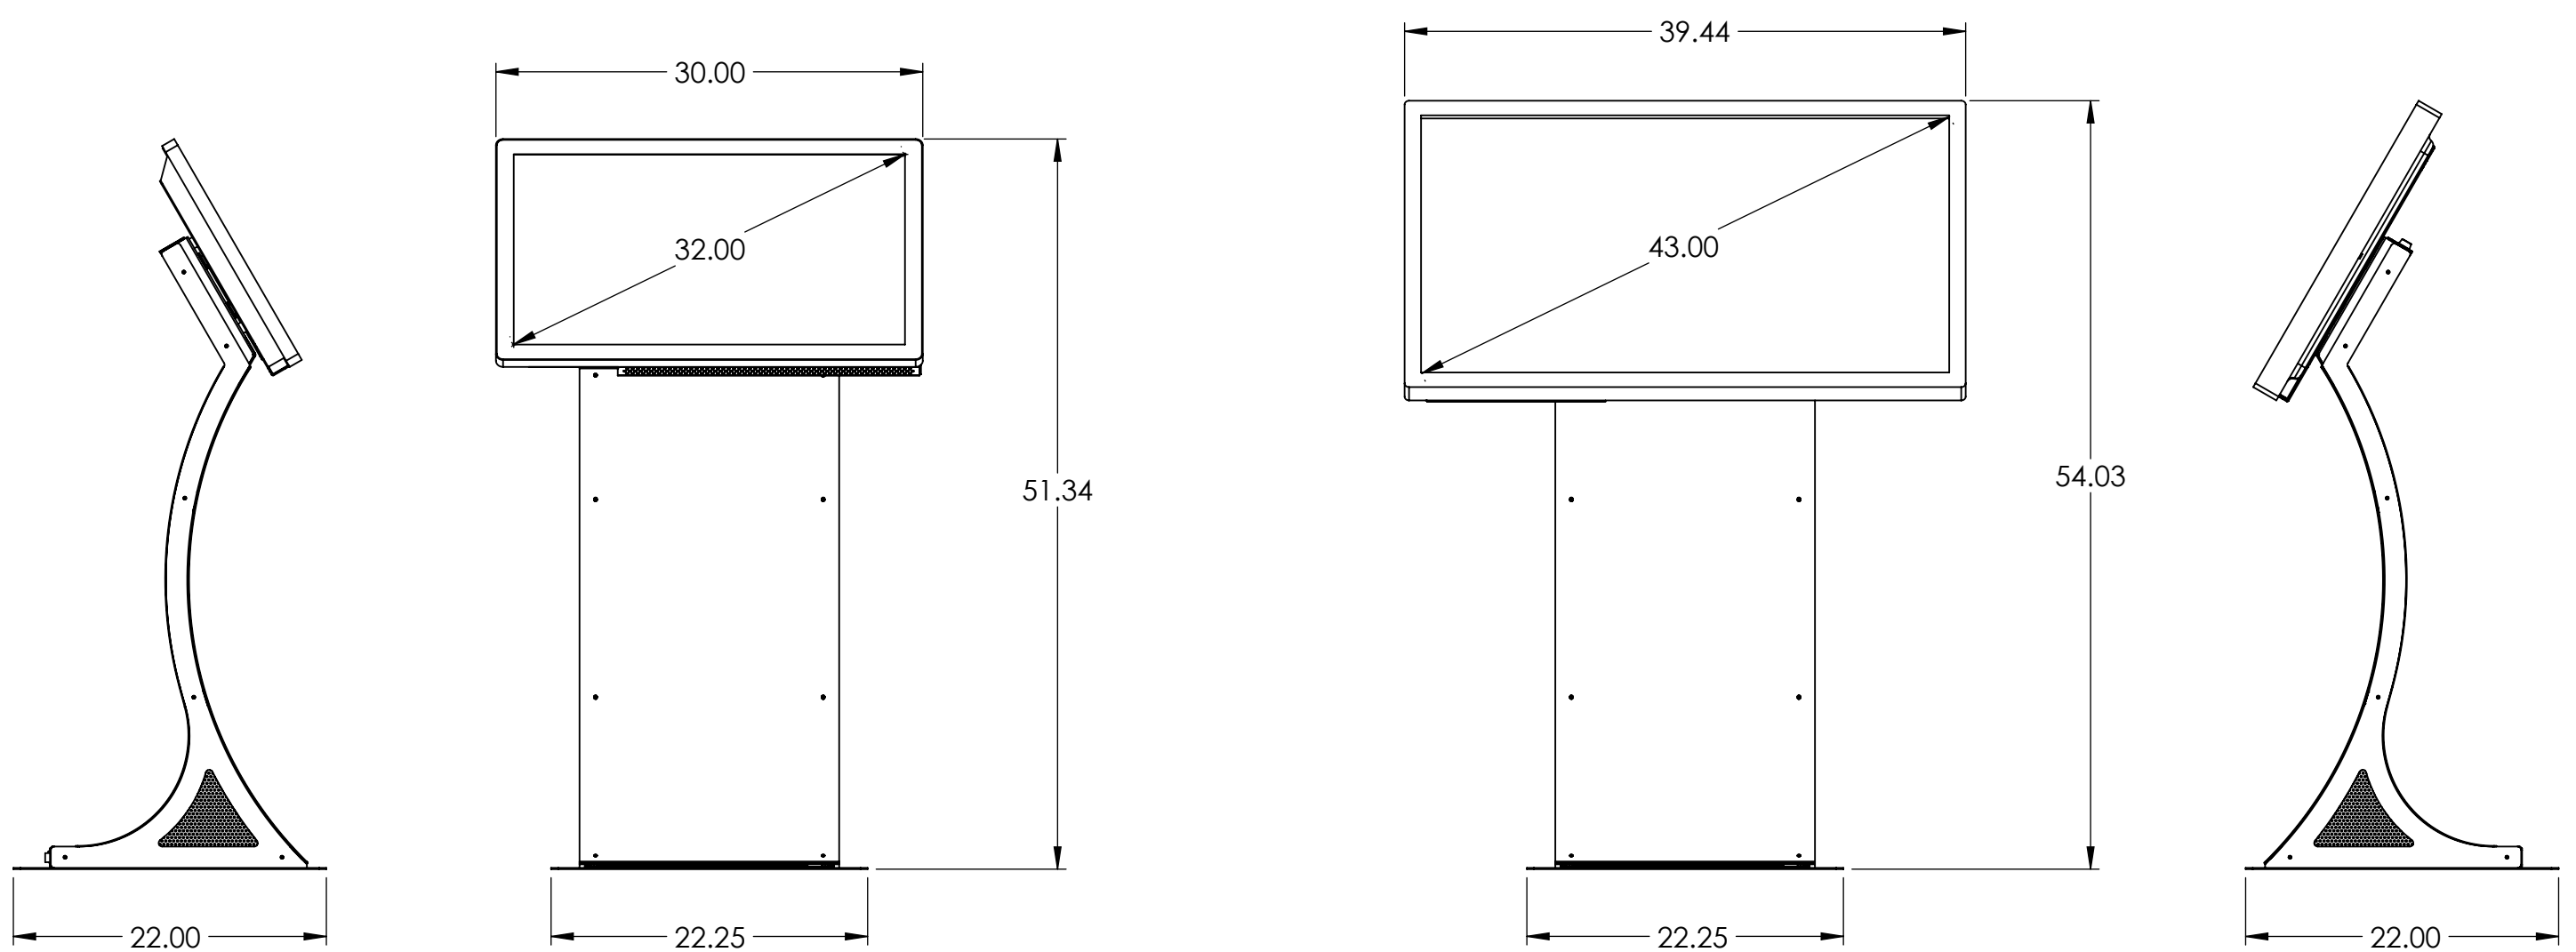

22" CURVE KIOSK

KEY LOCKED MONITOR

NUC

POWER/NETWORK

OPTIONAL SECURITY BRACKET

AMPLIFIED AUDIO

RECOMMENDED SIGNAGE AREA

UNLESS OTHERWISE SPECIFIED:
 DIMENSIONS ARE IN INCHES
 TOLERANCES:
 .X .250
 .XX .125
 .XXX .060
 .XXXX .030
 ANGLE 1
 REMOVE ALL BURRS & SHARP
 EDGES, 0.010 MIN

SeePoint
 Interactive Kiosk Systems

TITLE:
**CURVE KIOSK
 DIMENSIONS**

SIZE B	DWG. NO. SP300200	REV N/C
DO NOT SCALE/PRINT REDUCED		SHEET 1 OF 2

32" & 43" CURVE KIOSK

UNLESS OTHERWISE SPECIFIED: DIMENSIONS ARE IN INCHES TOLERANCES: .X .250 .XX .125 .XXX .060 .XXXX .030 ANGLE 1 REMOVE ALL BURRS & SHARP EDGES, 0.010 MIN			SeePoint Interactive Kiosk Systems	
PROPRIETARY AND CONFIDENTIAL THE INFORMATION CONTAINED IN THIS DRAWING IS THE SOLE PROPERTY OF SEEPOINT. ANY REPRODUCTION IN PART OR AS A WHOLE WITHOUT THE WRITTEN PERMISSION OF SEEPOINT IS PROHIBITED.			TITLE: CURVE KIOSK DIMENSIONS	
SIZE B	DWG. NO. SP300200	REV N/C		
DO NOT SCALE/PRINT REDUCED			SHEET 2 OF 2	