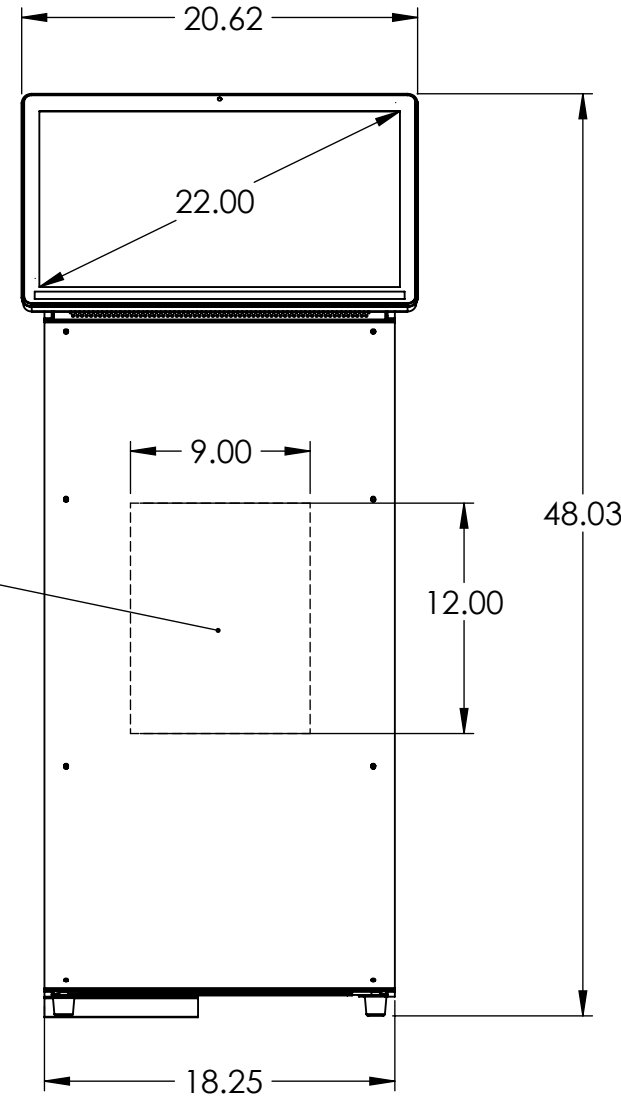

22" CURVE KIOSK

KEY LOCKED MONITOR

NUC

POWER/NETWORK

OPTIONAL SECURITY BRACKET

AMPLIFIED AUDIO

RECOMMENDED SIGNAGE AREA

UNLESS OTHERWISE SPECIFIED:
 DIMENSIONS ARE IN INCHES
 TOLERANCES:
 .X .250
 .XX .125
 .XXX .060
 .XXXX .030
 ANGLE 1
 REMOVE ALL BURRS & SHARP
 EDGES, 0.010 MIN

SeePoint
 Interactive Kiosk Systems

TITLE:
**CURVE KIOSK
 DIMENSIONS**

SIZE B	DWG. NO. SP300200	REV N/C
DO NOT SCALE/PRINT REDUCED		SHEET 1 OF 2

32" & 43" CURVE KIOSK

UNLESS OTHERWISE SPECIFIED: DIMENSIONS ARE IN INCHES TOLERANCES: .X .250 .XX .125 .XXX .060 .XXXX .030 ANGLE 1 REMOVE ALL BURRS & SHARP EDGES, 0.010 MIN			SeePoint Interactive Kiosk Systems	
PROPRIETARY AND CONFIDENTIAL THE INFORMATION CONTAINED IN THIS DRAWING IS THE SOLE PROPERTY OF SEEPOINT. ANY REPRODUCTION IN PART OR AS A WHOLE WITHOUT THE WRITTEN PERMISSION OF SEEPOINT IS PROHIBITED.			TITLE: CURVE KIOSK DIMENSIONS	
SIZE B	DWG. NO. SP300200	REV N/C		
DO NOT SCALE/PRINT REDUCED			SHEET 2 OF 2	