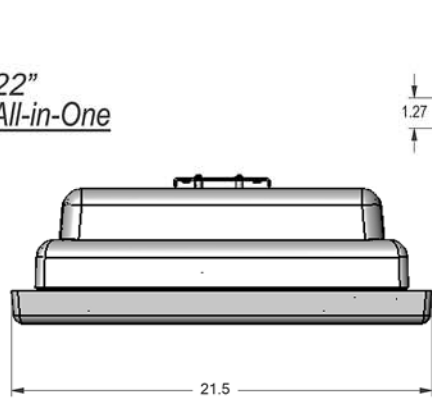

15"  
All-in-One

TOP

FRONT

SIDE

BACK

19"  
All-in-One

<b>SeePoint™</b> Interactive Kiosk Systems SeePoint.com 888-587-1777			
TITLE <b>All-in-One</b>			
SIZE C	PART NO.	DWG NO.	REV N/C
DO NOT SCALE/PRINT REDUCED			SCALE 1=4

22"  
All-in-One

TOP

FRONT

SIDE

BACK

24"  
All-in-One

TOP

FRONT