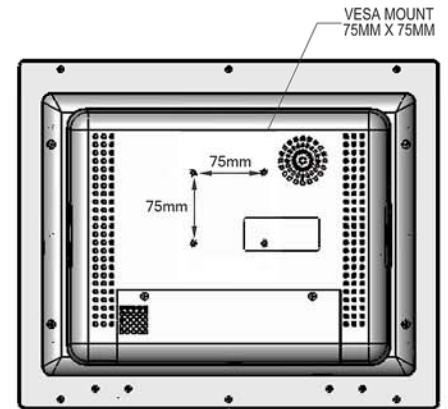

22"  
All-in-One

TOP

FRONT

SIDE

BACK

24"  
All-in-One

TOP

FRONT

SIDE

BACK

**SeePoint™**  
Interactive Kiosk Systems

SeePoint.com 888-587-1777

TITLE			
All-in-One			
SIZE	PART NO.	DWG NO.	REV
C			N/C
DO NOT SCALE/PRINT REDUCED			SCALE
			1=4