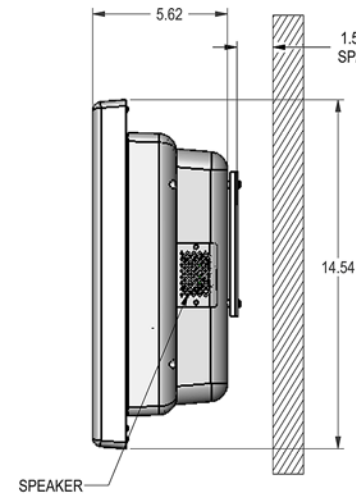

15"  
All-in-One

TOP

FRONT

SIDE

BACK

19"  
All-in-One

<b>SeePoint™</b> Interactive Kiosk Systems SeePoint.com 888-587-1777			
TITLE <b>All-in-One</b>			
SIZE C	PART NO.	DWG NO.	REV N/C
DO NOT SCALE/PRINT REDUCED			SCALE 1=4

22"  
All-in-One

TOP

FRONT

SIDE

BACK

24"  
All-in-One

<b>SeePoint™</b> Interactive Kiosk Systems SeePoint.com 888-587-1777			
TITLE <b>All-in-One</b>			
SIZE C	PART NO.	DWG NO.	REV N/C
DO NOT SCALE/PRINT REDUCED			SCALE 1=4