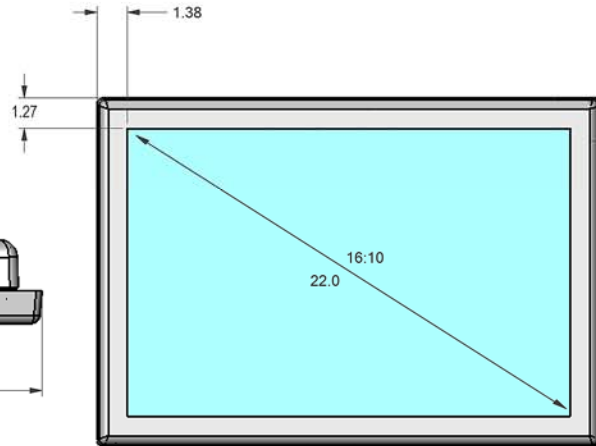

15"  
All-in-One

TOP

FRONT

SIDE

BACK

19"  
All-in-One

<b>SeePoint™</b> Interactive Kiosk Systems SeePoint.com 888-587-1777			
TITLE <b>All-in-One</b>			
SIZE C	PART NO.	DWG NO.	REV N/C
DO NOT SCALE/PRINT REDUCED			SCALE 1=4

22"  
All-in-One

TOP

FRONT

SIDE

BACK

24"  
All-in-One

<b>SeePoint™</b> Interactive Kiosk Systems SeePoint.com 888-587-1777			
TITLE <b>All-in-One</b>			
SIZE C	PART NO.	DWG NO.	REV N/C
DO NOT SCALE/PRINT REDUCED			SCALE 1=4