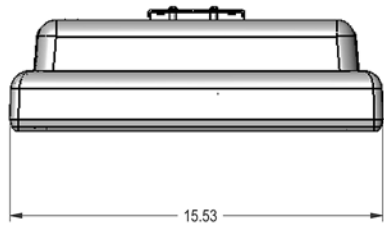

15"  
All-in-One

TOP

FRONT

SIDE

BACK

19"  
All-in-One

<b>SeePoint™</b> Interactive Kiosk Systems SeePoint.com 888-587-1777			
TITLE <b>All-in-One</b>			
SIZE C	PART NO.	DWG NO.	REV N/C
DO NOT SCALE/PRINT REDUCED			SCALE 1=4

22"  
All-in-One

TOP

FRONT

SIDE

BACK

24"  
All-in-One

<b>SeePoint™</b> Interactive Kiosk Systems SeePoint.com 888-587-1777			
TITLE <b>All-in-One</b>			
SIZE C	PART NO.	DWG NO.	REV N/C
DO NOT SCALE/PRINT REDUCED			SCALE 1=4