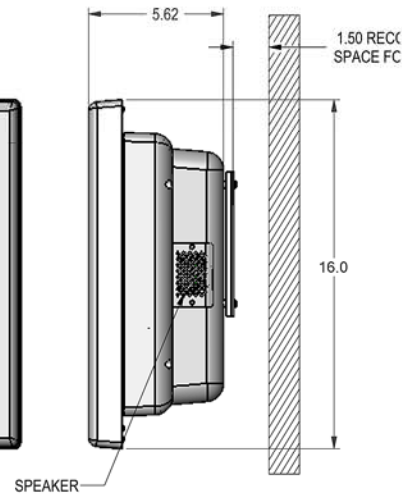

22"  
All-in-One

TOP

FRONT

SIDE

BACK

24"  
All-in-One

TOP

FRONT

SIDE

BACK

**SeePoint™**  
Interactive Kiosk Systems

SeePoint.com 888-587-1777

TITLE			
All-in-One			
SIZE	PART NO.	DWG NO.	REV
C			N/C
DO NOT SCALE/PRINT REDUCED			SCALE
			1=4