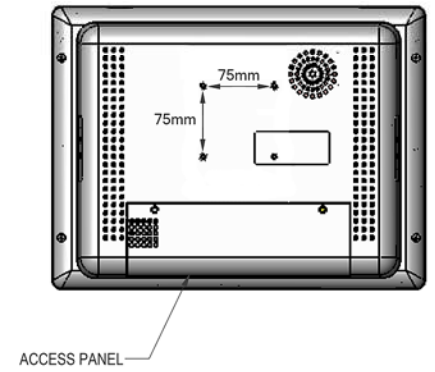

15"  
All-in-One

TOP

FRONT

SIDE

BACK

19"  
All-in-One

<b>SeePoint™</b> Interactive Kiosk Systems SeePoint.com 888-587-1777			
TITLE <b>All-in-One</b>			
SIZE C	PART NO.	DWG NO.	REV N/C
DO NOT SCALE/PRINT REDUCED			SCALE 1=4

22"  
All-in-One

TOP

FRONT

SIDE

BACK

24"  
All-in-One

TOP

FRONT

SIDE

BACK

**SeePoint™**  
Interactive Kiosk Systems

SeePoint.com 888-587-1777

TITLE			
All-in-One			
SIZE	PART NO.	DWG NO.	REV
C			N/C
DO NOT SCALE/PRINT REDUCED			SCALE
			1=4