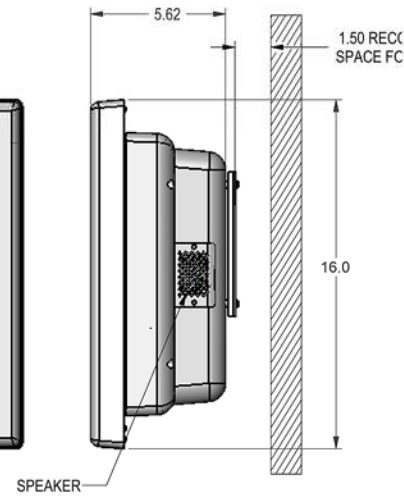

22"  
All-in-One

TOP

FRONT

SIDE

BACK

24"  
All-in-One

<b>SeePoint™</b> Interactive Kiosk Systems SeePoint.com 888-587-1777			
TITLE <b>All-in-One</b>			
SIZE C	PART NO.	DWG NO.	REV N/C
DO NOT SCALE/PRINT REDUCED			SCALE 1=4