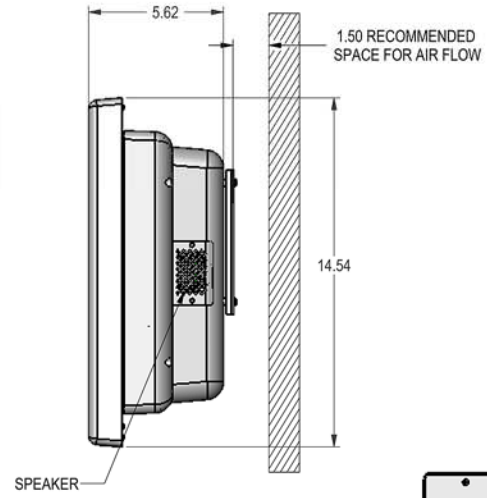

15"  
All-in-One

TOP

FRONT

SIDE

BACK

19"  
All-in-One

<b>SeePoint™</b> Interactive Kiosk Systems SeePoint.com 888-587-1777			
TITLE <b>All-in-One</b>			
SIZE C	PART NO.	DWG NO.	REV N/C
DO NOT SCALE/PRINT REDUCED			SCALE 1=4

22"  
All-in-One

TOP

FRONT

SIDE

BACK

24"  
All-in-One

TOP

FRONT

SIDE

BACK

**SeePoint™**  
Interactive Kiosk Systems

SeePoint.com 888-587-1777

TITLE			
All-in-One			
SIZE	PART NO.	DWG NO.	REV
C			N/C
DO NOT SCALE/PRINT REDUCED			SCALE
			1=4