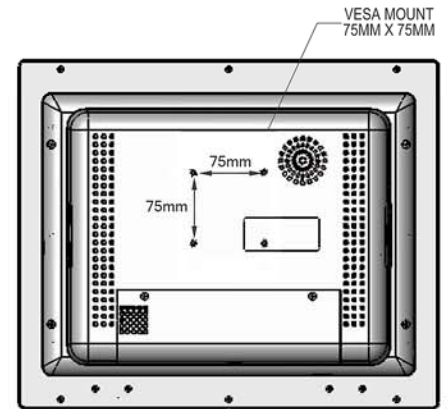

22"  
All-in-One

TOP

FRONT

SIDE

BACK

24"  
All-in-One

<b>SeePoint™</b> Interactive Kiosk Systems SeePoint.com 888-587-1777			
TITLE <b>All-in-One</b>			
SIZE C	PART NO.	DWG NO.	REV N/C
DO NOT SCALE/PRINT REDUCED			SCALE 1=4