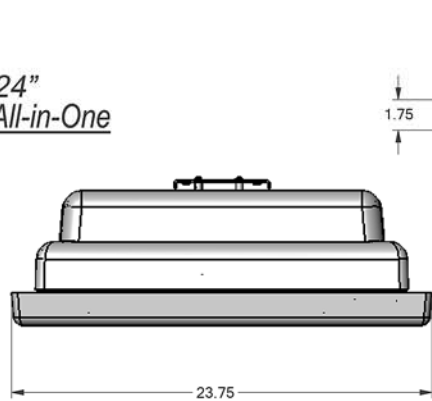

22"  
All-in-One

TOP

FRONT

SIDE

BACK

24"  
All-in-One

<b>SeePoint™</b> Interactive Kiosk Systems SeePoint.com 888-587-1777			
TITLE <b>All-in-One</b>			
SIZE C	PART NO.	DWG NO.	REV N/C
DO NOT SCALE/PRINT REDUCED			SCALE 1=4