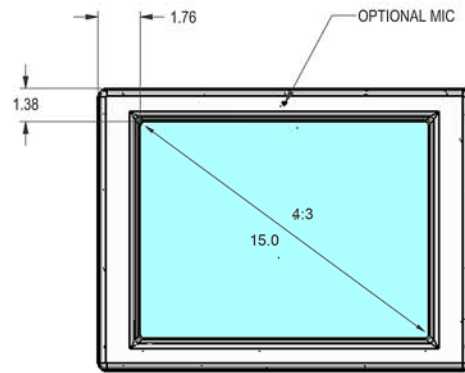

15"  
All-in-One

TOP

FRONT

SIDE

BACK

19"  
All-in-One

<b>SeePoint™</b> Interactive Kiosk Systems SeePoint.com 888-587-1777			
TITLE <b>All-in-One</b>			
SIZE C	PART NO.	DWG NO.	REV N/C
DO NOT SCALE/PRINT REDUCED			SCALE 1=4

22"  
All-in-One

TOP

FRONT

SIDE

BACK

24"  
All-in-One

TOP

FRONT

SIDE

BACK

**SeePoint™**  
Interactive Kiosk Systems

SeePoint.com 888-587-1777

TITLE			
All-in-One			
SIZE	PART NO.	DWG NO.	REV
C			N/C
DO NOT SCALE/PRINT REDUCED			SCALE
			1=4