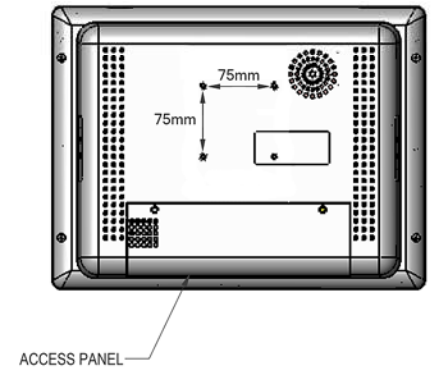

15"  
All-in-One

TOP

FRONT

SIDE

BACK

19"  
All-in-One

<b>SeePoint™</b> Interactive Kiosk Systems SeePoint.com 888-587-1777			
TITLE <b>All-in-One</b>			
SIZE C	PART NO.	DWG NO.	REV N/C
DO NOT SCALE/PRINT REDUCED			SCALE 1=4

22"  
All-in-One

TOP

FRONT

SIDE

BACK

24"  
All-in-One

<b>SeePoint™</b> Interactive Kiosk Systems SeePoint.com 888-587-1777			
TITLE <b>All-in-One</b>			
SIZE C	PART NO.	DWG NO.	REV N/C
DO NOT SCALE/PRINT REDUCED			SCALE 1=4