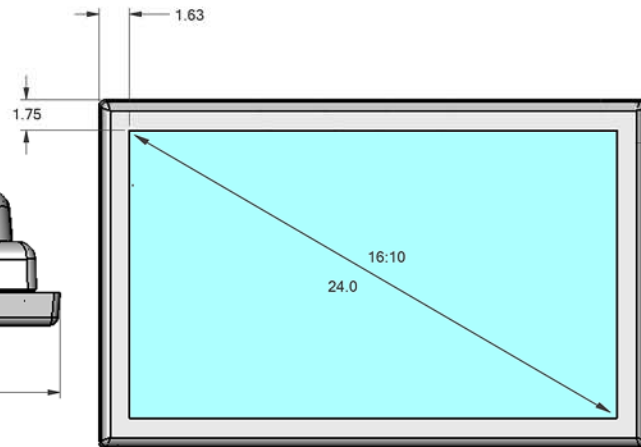

22"  
All-in-One

TOP

FRONT

SIDE

BACK

24"  
All-in-One

<b>SeePoint™</b> Interactive Kiosk Systems SeePoint.com 888-587-1777			
TITLE <b>All-in-One</b>			
SIZE C	PART NO.	DWG NO.	REV N/C
DO NOT SCALE/PRINT REDUCED			SCALE 1=4