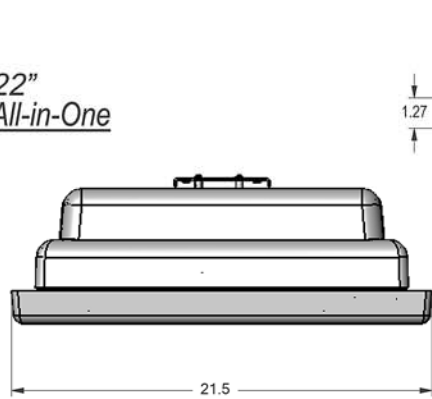

15"  
All-in-One

TOP

FRONT

SIDE

BACK

19"  
All-in-One

<b>SeePoint™</b> Interactive Kiosk Systems SeePoint.com 888-587-1777			
TITLE <b>All-in-One</b>			
SIZE C	PART NO.	DWG NO.	REV N/C
DO NOT SCALE/PRINT REDUCED			SCALE 1=4

22"  
All-in-One

TOP

FRONT

SIDE

BACK

24"  
All-in-One

<b>SeePoint™</b> Interactive Kiosk Systems SeePoint.com 888-587-1777			
TITLE <b>All-in-One</b>			
SIZE C	PART NO.	DWG NO.	REV N/C
DO NOT SCALE/PRINT REDUCED			SCALE 1=4