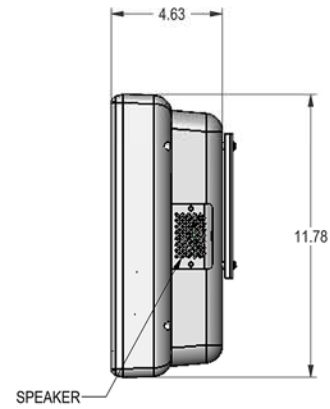

15"  
All-in-One

TOP

FRONT

SIDE

BACK

19"  
All-in-One

<b>SeePoint™</b> Interactive Kiosk Systems SeePoint.com 888-587-1777			
TITLE <b>All-in-One</b>			
SIZE C	PART NO.	DWG NO.	REV N/C
DO NOT SCALE/PRINT REDUCED			SCALE 1=4

22"  
All-in-One

TOP

FRONT

SIDE

BACK

24"  
All-in-One

<b>SeePoint™</b> Interactive Kiosk Systems SeePoint.com 888-587-1777			
TITLE <b>All-in-One</b>			
SIZE C	PART NO.	DWG NO.	REV N/C
DO NOT SCALE/PRINT REDUCED			SCALE 1=4