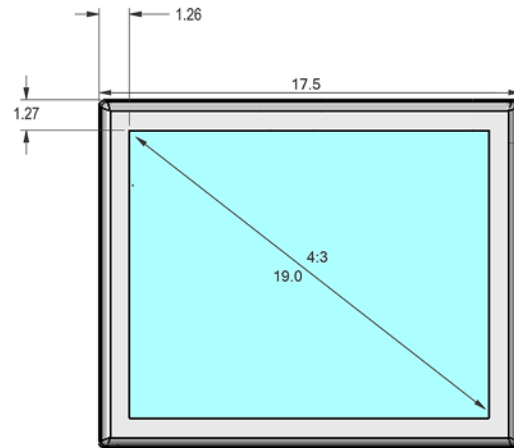

15"  
All-in-One

TOP

FRONT

SIDE

BACK

19"  
All-in-One

<b>SeePoint™</b> Interactive Kiosk Systems SeePoint.com 888-587-1777			
TITLE <b>All-in-One</b>			
SIZE C	PART NO.	DWG NO.	REV N/C
DO NOT SCALE/PRINT REDUCED			SCALE 1=4

22"  
All-in-One

TOP

FRONT

SIDE

BACK

24"  
All-in-One

TOP

FRONT

SIDE

BACK

**SeePoint™**  
Interactive Kiosk Systems

SeePoint.com 888-587-1777

TITLE			
All-in-One			
SIZE	PART NO.	DWG NO.	REV
C			N/C
DO NOT SCALE/PRINT REDUCED			SCALE
			1=4