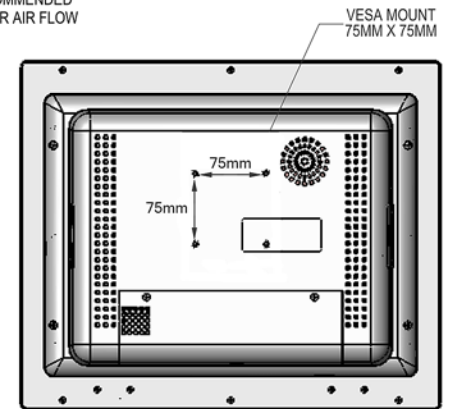

15"  
All-in-One

TOP

FRONT

SIDE

BACK

19"  
All-in-One

<b>SeePoint™</b> Interactive Kiosk Systems SeePoint.com 888-587-1777			
TITLE <b>All-in-One</b>			
SIZE C	PART NO.	DWG NO.	REV N/C
DO NOT SCALE/PRINT REDUCED			SCALE 1=4

22"  
All-in-One

TOP

FRONT

SIDE

BACK

24"  
All-in-One

<b>SeePoint™</b> Interactive Kiosk Systems SeePoint.com 888-587-1777			
TITLE <b>All-in-One</b>			
SIZE C	PART NO.	DWG NO.	REV N/C
DO NOT SCALE/PRINT REDUCED			SCALE 1=4