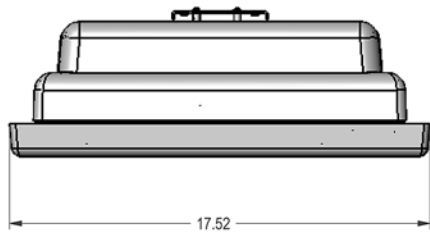

15"  
All-in-One

TOP

FRONT

SIDE

BACK

19"  
All-in-One

<b>SeePoint™</b> Interactive Kiosk Systems SeePoint.com 888-587-1777			
TITLE <b>All-in-One</b>			
SIZE C	PART NO.	DWG NO.	REV N/C
DO NOT SCALE/PRINT REDUCED			SCALE 1=4

22"  
All-in-One

TOP

FRONT

SIDE

BACK

24"  
All-in-One

TOP

FRONT