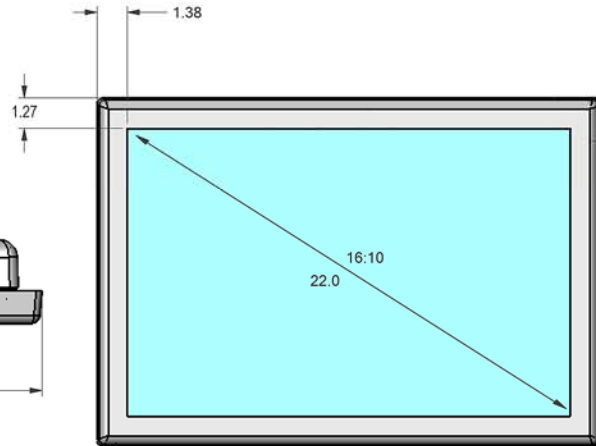

15"  
All-in-One

TOP

FRONT

SIDE

BACK

19"  
All-in-One

<b>SeePoint™</b> Interactive Kiosk Systems SeePoint.com 888-587-1777			
TITLE <b>All-in-One</b>			
SIZE C	PART NO.	DWG NO.	REV N/C
DO NOT SCALE/PRINT REDUCED			SCALE 1=4

22"  
All-in-One

TOP

FRONT

SIDE

BACK

24"  
All-in-One

TOP

FRONT