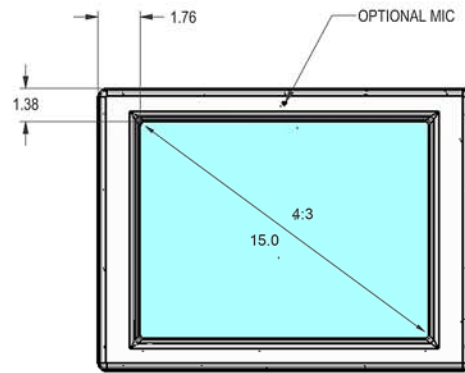

15"  
All-in-One

TOP

FRONT

SIDE

BACK

19"  
All-in-One

<b>SeePoint™</b> Interactive Kiosk Systems SeePoint.com 888-587-1777			
TITLE <b>All-in-One</b>			
SIZE C	PART NO.	DWG NO.	REV N/C
DO NOT SCALE/PRINT REDUCED			SCALE 1=4

22"  
All-in-One

TOP

FRONT

SIDE

BACK

24"  
All-in-One

<b>SeePoint™</b> Interactive Kiosk Systems SeePoint.com 888-587-1777			
TITLE <b>All-in-One</b>			
SIZE C	PART NO.	DWG NO.	REV N/C
DO NOT SCALE/PRINT REDUCED			SCALE 1=4