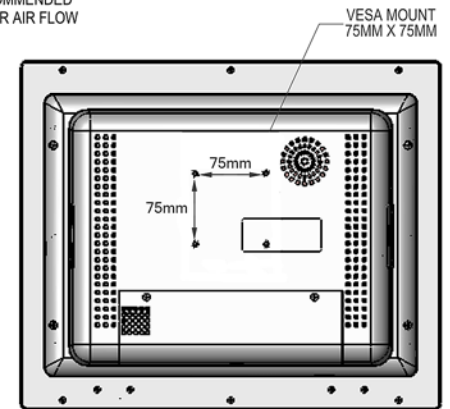

15"  
All-in-One

TOP

FRONT

SIDE

BACK

19"  
All-in-One

<b>SeePoint™</b> Interactive Kiosk Systems SeePoint.com 888-587-1777			
TITLE <b>All-in-One</b>			
SIZE C	PART NO.	DWG NO.	REV N/C
DO NOT SCALE/PRINT REDUCED			SCALE 1=4

22"  
All-in-One

TOP

FRONT

SIDE

BACK

24"  
All-in-One

TOP

FRONT

SIDE

BACK

**SeePoint™**  
Interactive Kiosk Systems

SeePoint.com 888-587-1777

TITLE			
All-in-One			
SIZE	PART NO.	DWG NO.	REV
C			N/C
DO NOT SCALE/PRINT REDUCED			SCALE
			1=4