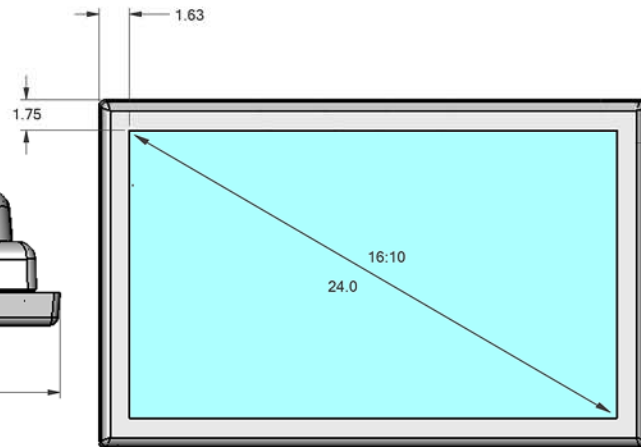

22"  
All-in-One

TOP

FRONT

SIDE

BACK

24"  
All-in-One

TOP

FRONT

SIDE

BACK

**SeePoint™**  
Interactive Kiosk Systems

SeePoint.com 888-587-1777

TITLE			
All-in-One			
SIZE	PART NO.	DWG NO.	REV
C			N/C
DO NOT SCALE/PRINT REDUCED			SCALE
			1=4