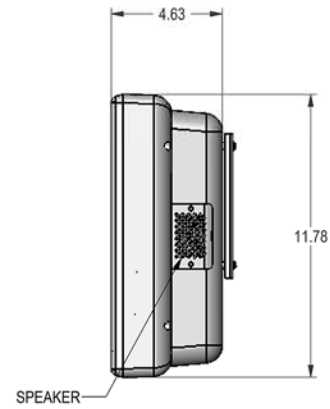

15"  
All-in-One

TOP

FRONT

SIDE

BACK

19"  
All-in-One

<b>SeePoint™</b> Interactive Kiosk Systems SeePoint.com 888-587-1777			
TITLE <b>All-in-One</b>			
SIZE C	PART NO.	DWG NO.	REV N/C
DO NOT SCALE/PRINT REDUCED			SCALE 1=4

22"  
All-in-One

TOP

FRONT

SIDE

BACK

24"  
All-in-One

TOP

FRONT

SIDE

BACK

**SeePoint™**  
Interactive Kiosk Systems

SeePoint.com 888-587-1777

TITLE			
All-in-One			
SIZE	PART NO.	DWG NO.	REV
C			N/C
DO NOT SCALE/PRINT REDUCED			SCALE
			1=4