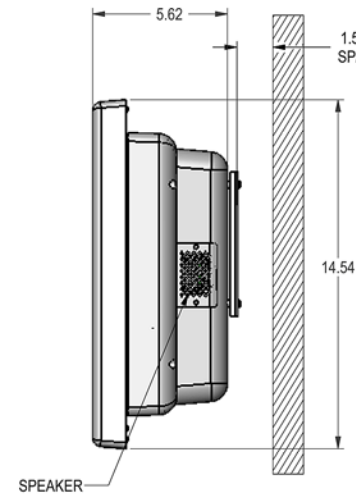

15"  
All-in-One

TOP

FRONT

SIDE

BACK

19"  
All-in-One

<b>SeePoint™</b> Interactive Kiosk Systems SeePoint.com 888-587-1777			
TITLE <b>All-in-One</b>			
SIZE C	PART NO.	DWG NO.	REV N/C
DO NOT SCALE/PRINT REDUCED			SCALE 1=4

22"  
All-in-One

TOP

FRONT

SIDE

BACK

24"  
All-in-One

TOP

FRONT

SIDE

BACK

**SeePoint™**  
Interactive Kiosk Systems

SeePoint.com 888-587-1777

TITLE			
All-in-One			
SIZE	PART NO.	DWG NO.	REV
C			N/C
DO NOT SCALE/PRINT REDUCED			SCALE
			1=4