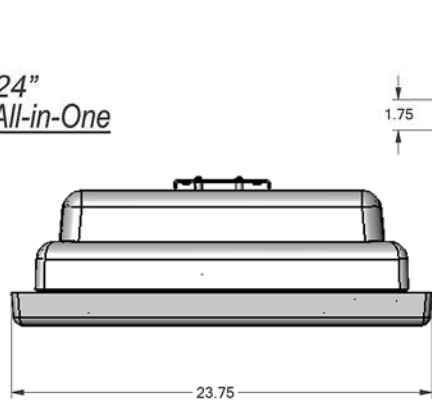

22"  
All-in-One

TOP

FRONT

SIDE

BACK

24"  
All-in-One

TOP

FRONT

SIDE

BACK

**SeePoint™**  
Interactive Kiosk Systems

SeePoint.com 888-587-1777

TITLE			
All-in-One			
SIZE	PART NO.	DWG NO.	REV
C			N/C
DO NOT SCALE/PRINT REDUCED			SCALE
			1=4