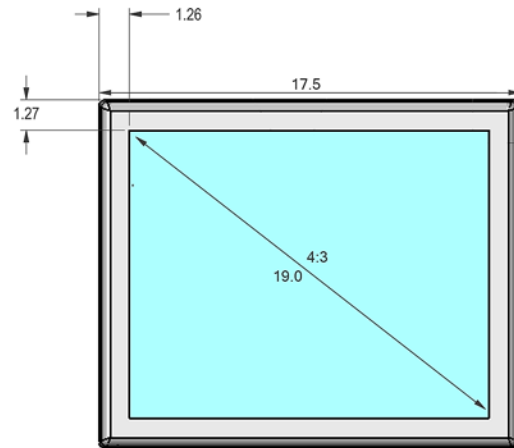

15"  
All-in-One

TOP

FRONT

SIDE

BACK

19"  
All-in-One

<b>SeePoint™</b> Interactive Kiosk Systems SeePoint.com 888-587-1777			
TITLE <b>All-in-One</b>			
SIZE C	PART NO.	DWG NO.	REV N/C
DO NOT SCALE/PRINT REDUCED			SCALE 1=4

22"  
All-in-One

TOP

FRONT

SIDE

BACK

24"  
All-in-One

<b>SeePoint™</b> Interactive Kiosk Systems SeePoint.com 888-587-1777			
TITLE <b>All-in-One</b>			
SIZE C	PART NO.	DWG NO.	REV N/C
DO NOT SCALE/PRINT REDUCED			SCALE 1=4