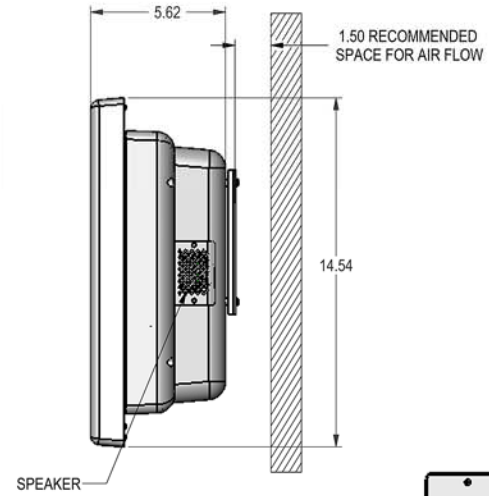

15"  
All-in-One

TOP

FRONT

SIDE

BACK

19"  
All-in-One

<b>SeePoint™</b> Interactive Kiosk Systems SeePoint.com 888-587-1777			
TITLE <b>All-in-One</b>			
SIZE C	PART NO.	DWG NO.	REV N/C
DO NOT SCALE/PRINT REDUCED			SCALE 1=4

22"  
All-in-One

TOP

FRONT

SIDE

BACK

24"  
All-in-One

<b>SeePoint™</b> Interactive Kiosk Systems SeePoint.com 888-587-1777			
TITLE <b>All-in-One</b>			
SIZE C	PART NO.	DWG NO.	REV N/C
DO NOT SCALE/PRINT REDUCED			SCALE 1=4