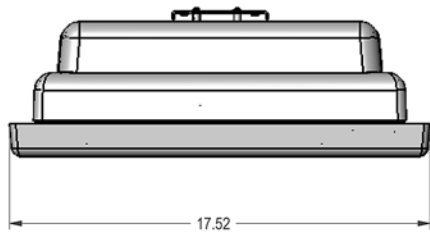

15"  
All-in-One

TOP

FRONT

SIDE

BACK

19"  
All-in-One

<b>SeePoint™</b> Interactive Kiosk Systems SeePoint.com 888-587-1777			
TITLE <b>All-in-One</b>			
SIZE C	PART NO.	DWG NO.	REV N/C
DO NOT SCALE/PRINT REDUCED			SCALE 1=4

22"  
All-in-One

TOP

FRONT

SIDE

BACK

24"  
All-in-One

<b>SeePoint™</b> Interactive Kiosk Systems SeePoint.com 888-587-1777			
TITLE <b>All-in-One</b>			
SIZE C	PART NO.	DWG NO.	REV N/C
DO NOT SCALE/PRINT REDUCED			SCALE 1=4