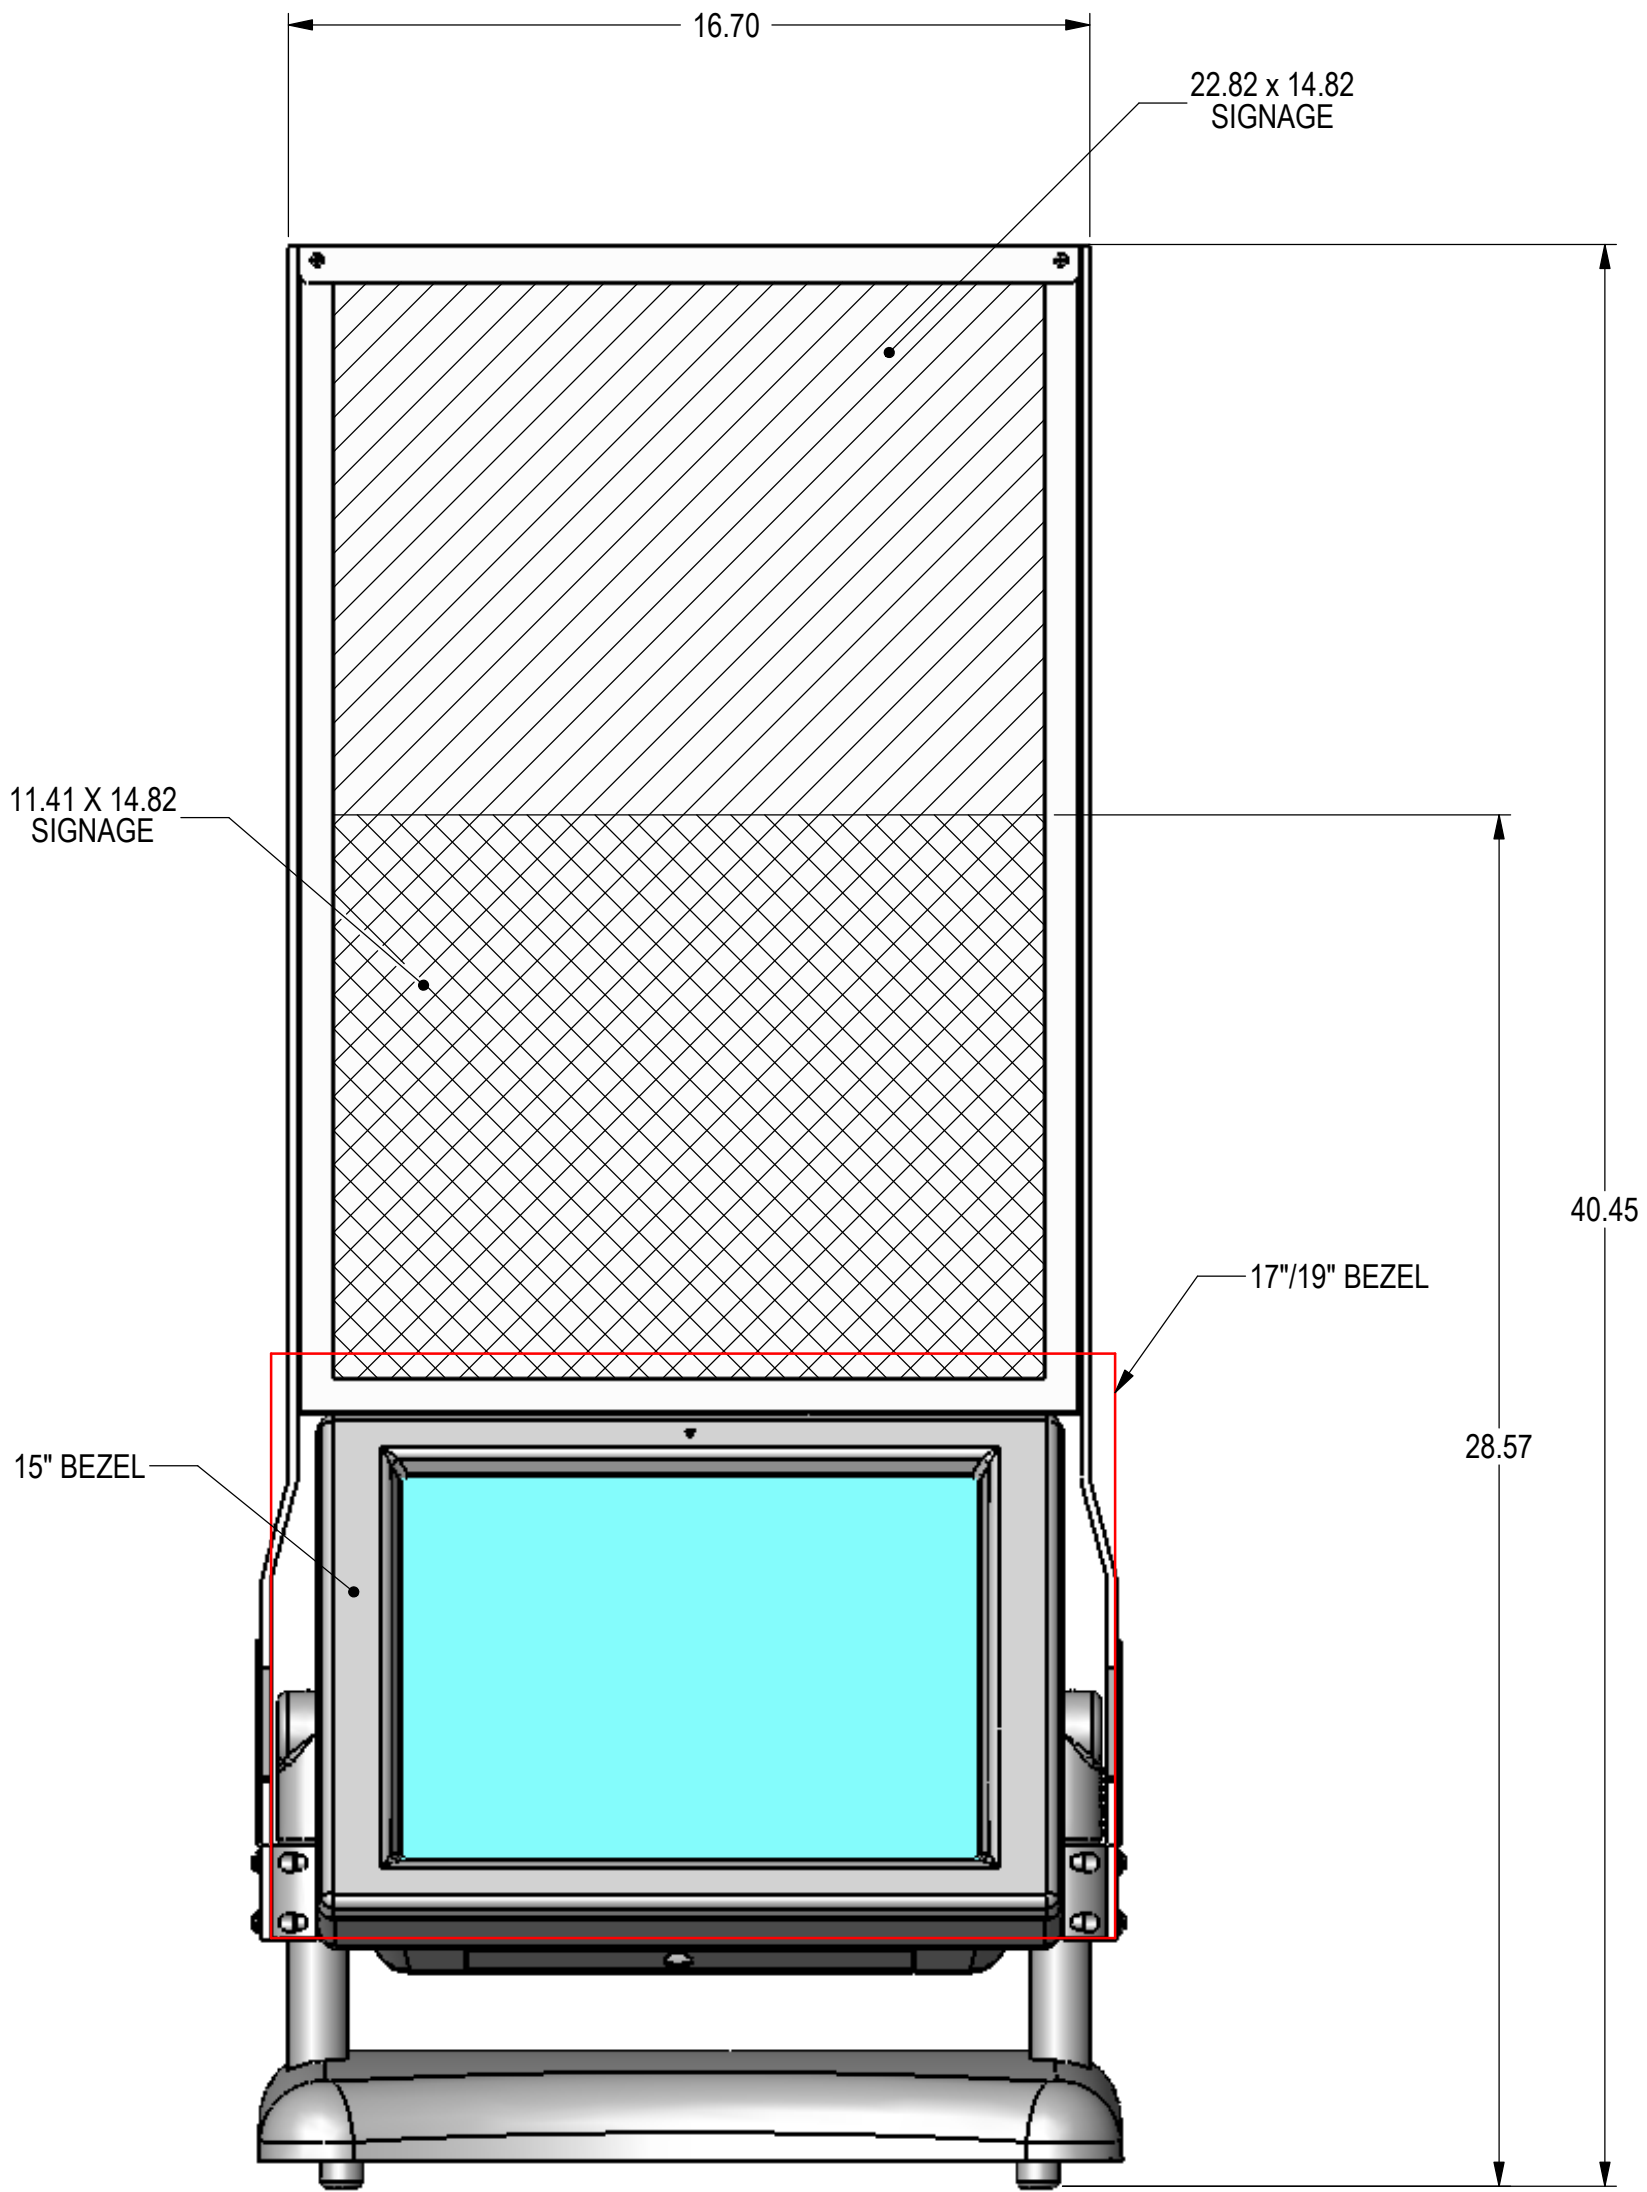

Counterpoint Signage

 Interactive Kiosk Systems www.SeePoint.com 888-587-1777			
TITLE CounterPoint Signage			
SIZE C	PART NO.	DWG NO. SP061203-09	REV N/C
DO NOT SCALE/PRINT REDUCED			SCALE 1=4