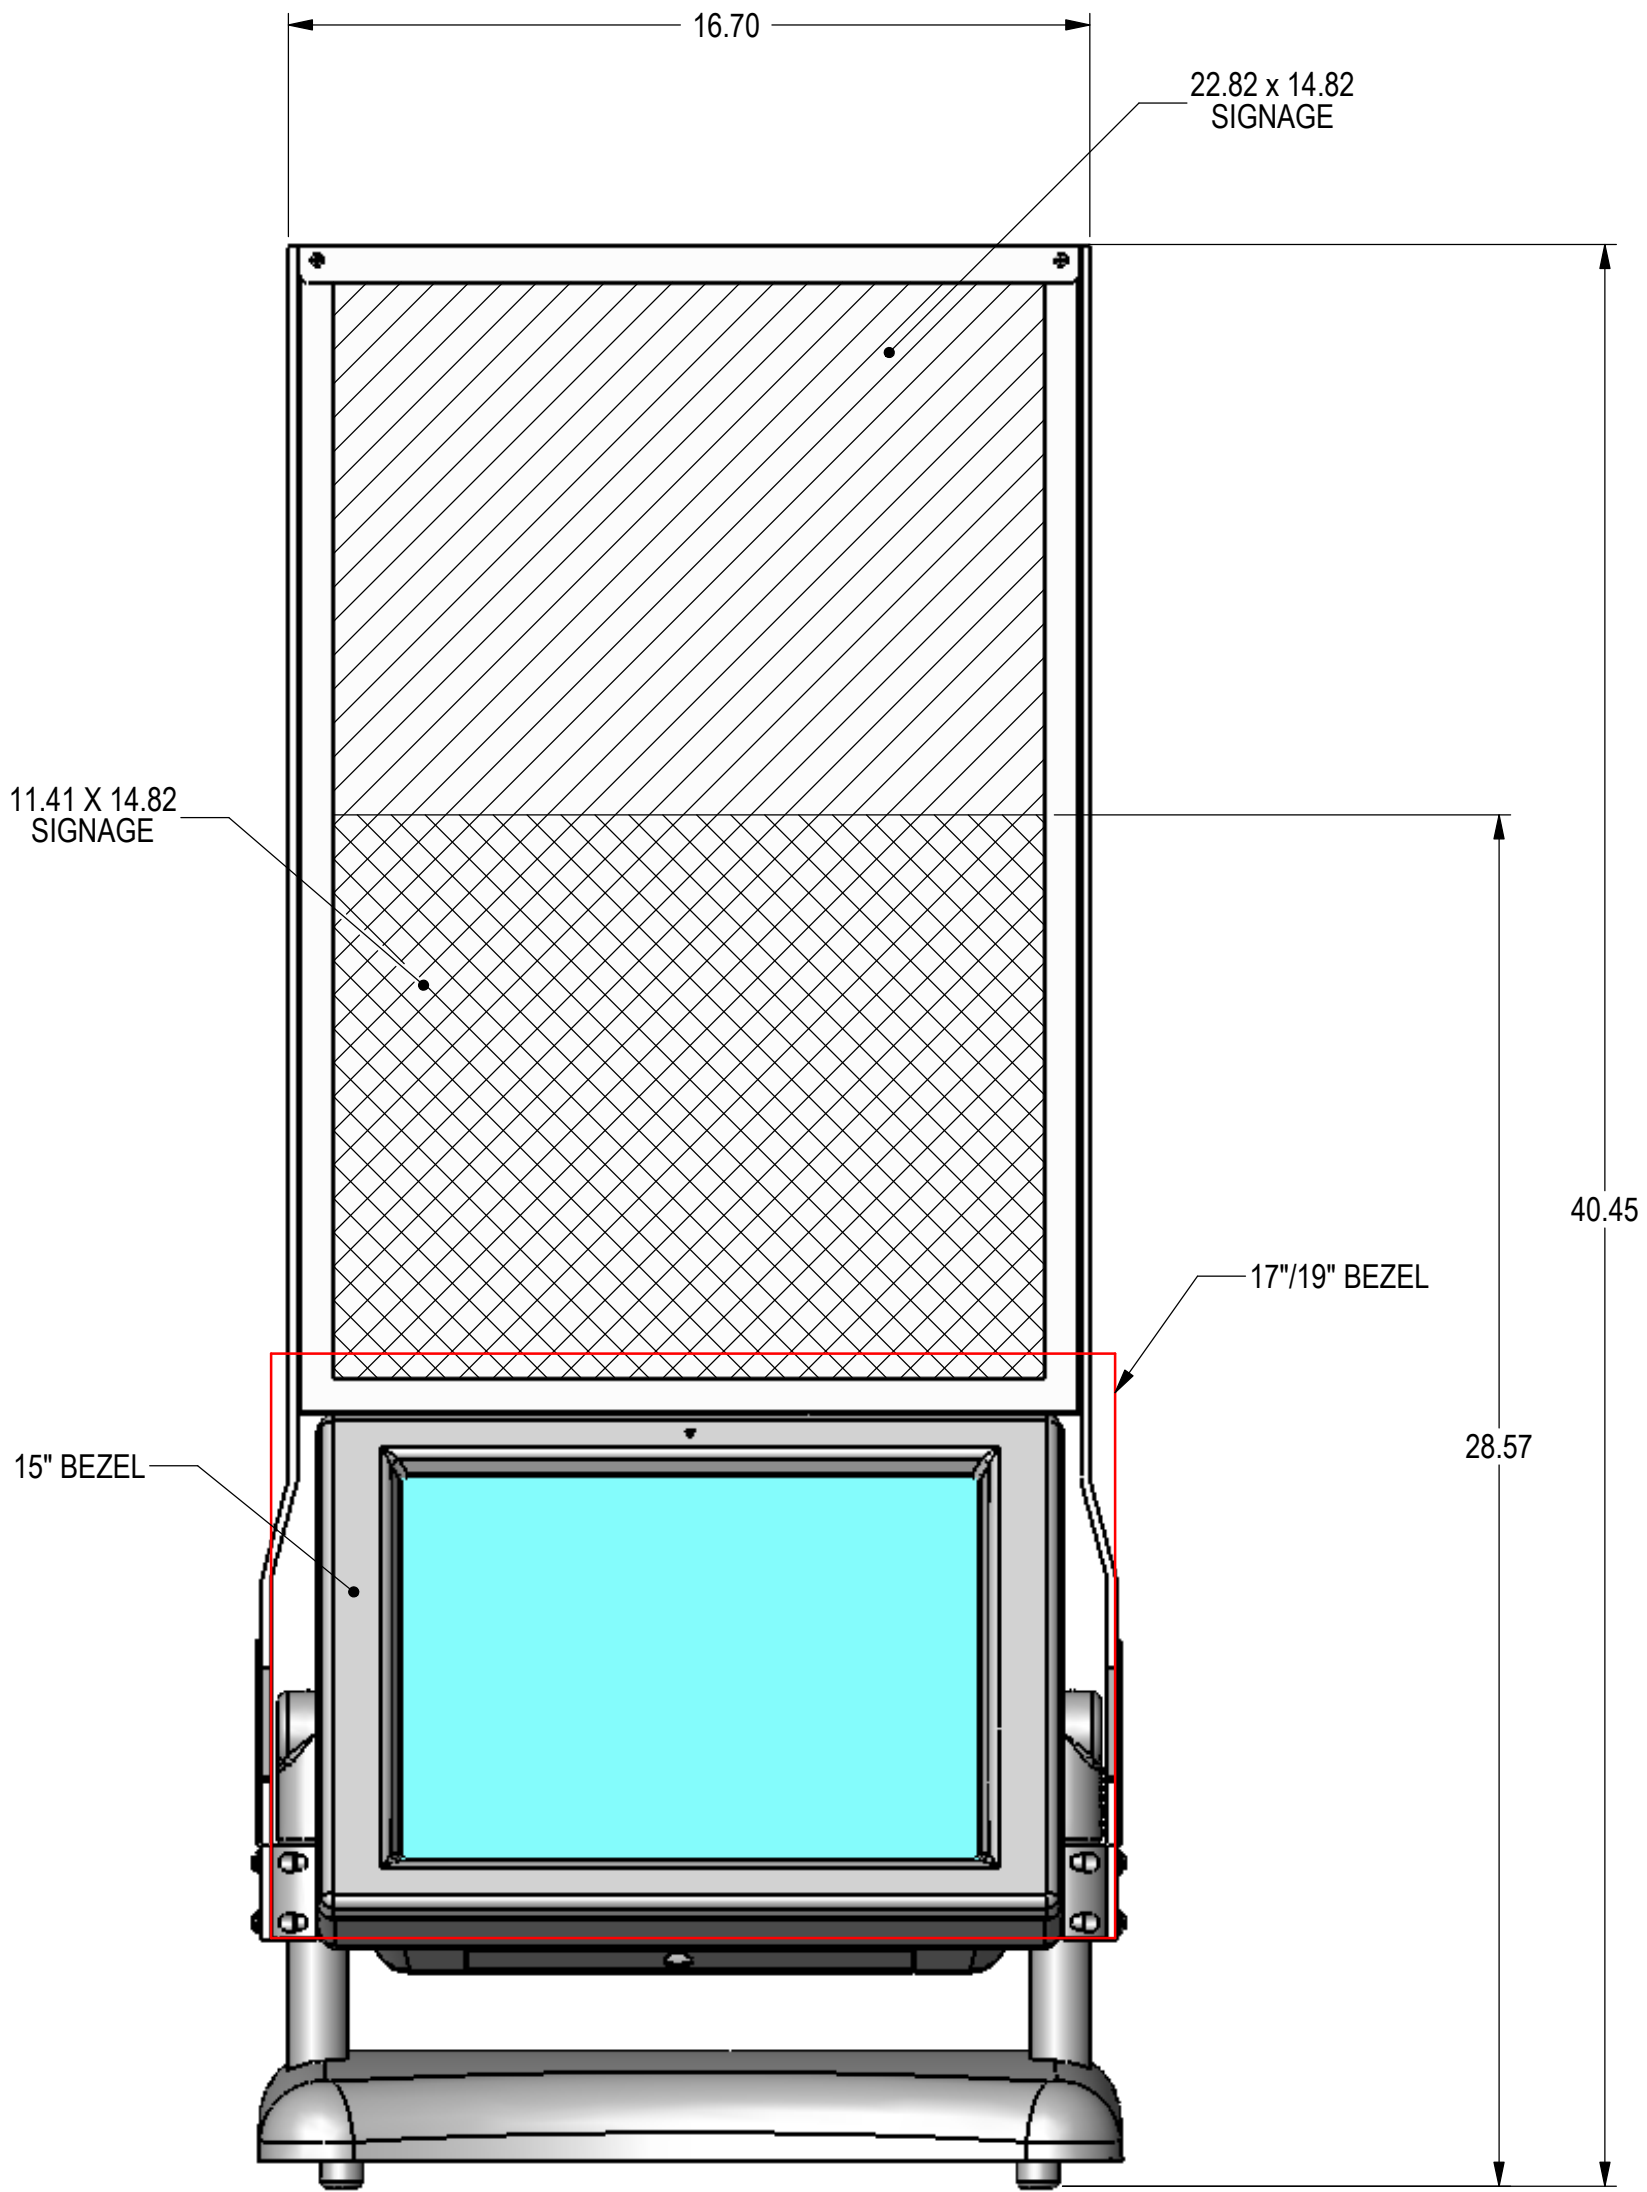

Counterpoint Signage

| | | | |
|--|----------|------------------------|--------------|
| SeePoint™ Interactive Kiosk Systems www.SeePoint.com 888-587-1777 | | | |
| TITLE CounterPoint Signage | | | |
| SIZE C | PART NO. | DWG NO. SP061203-09 | REV N/C |
| DO NOT SCALE/PRINT REDUCED | | | SCALE 1=4 |