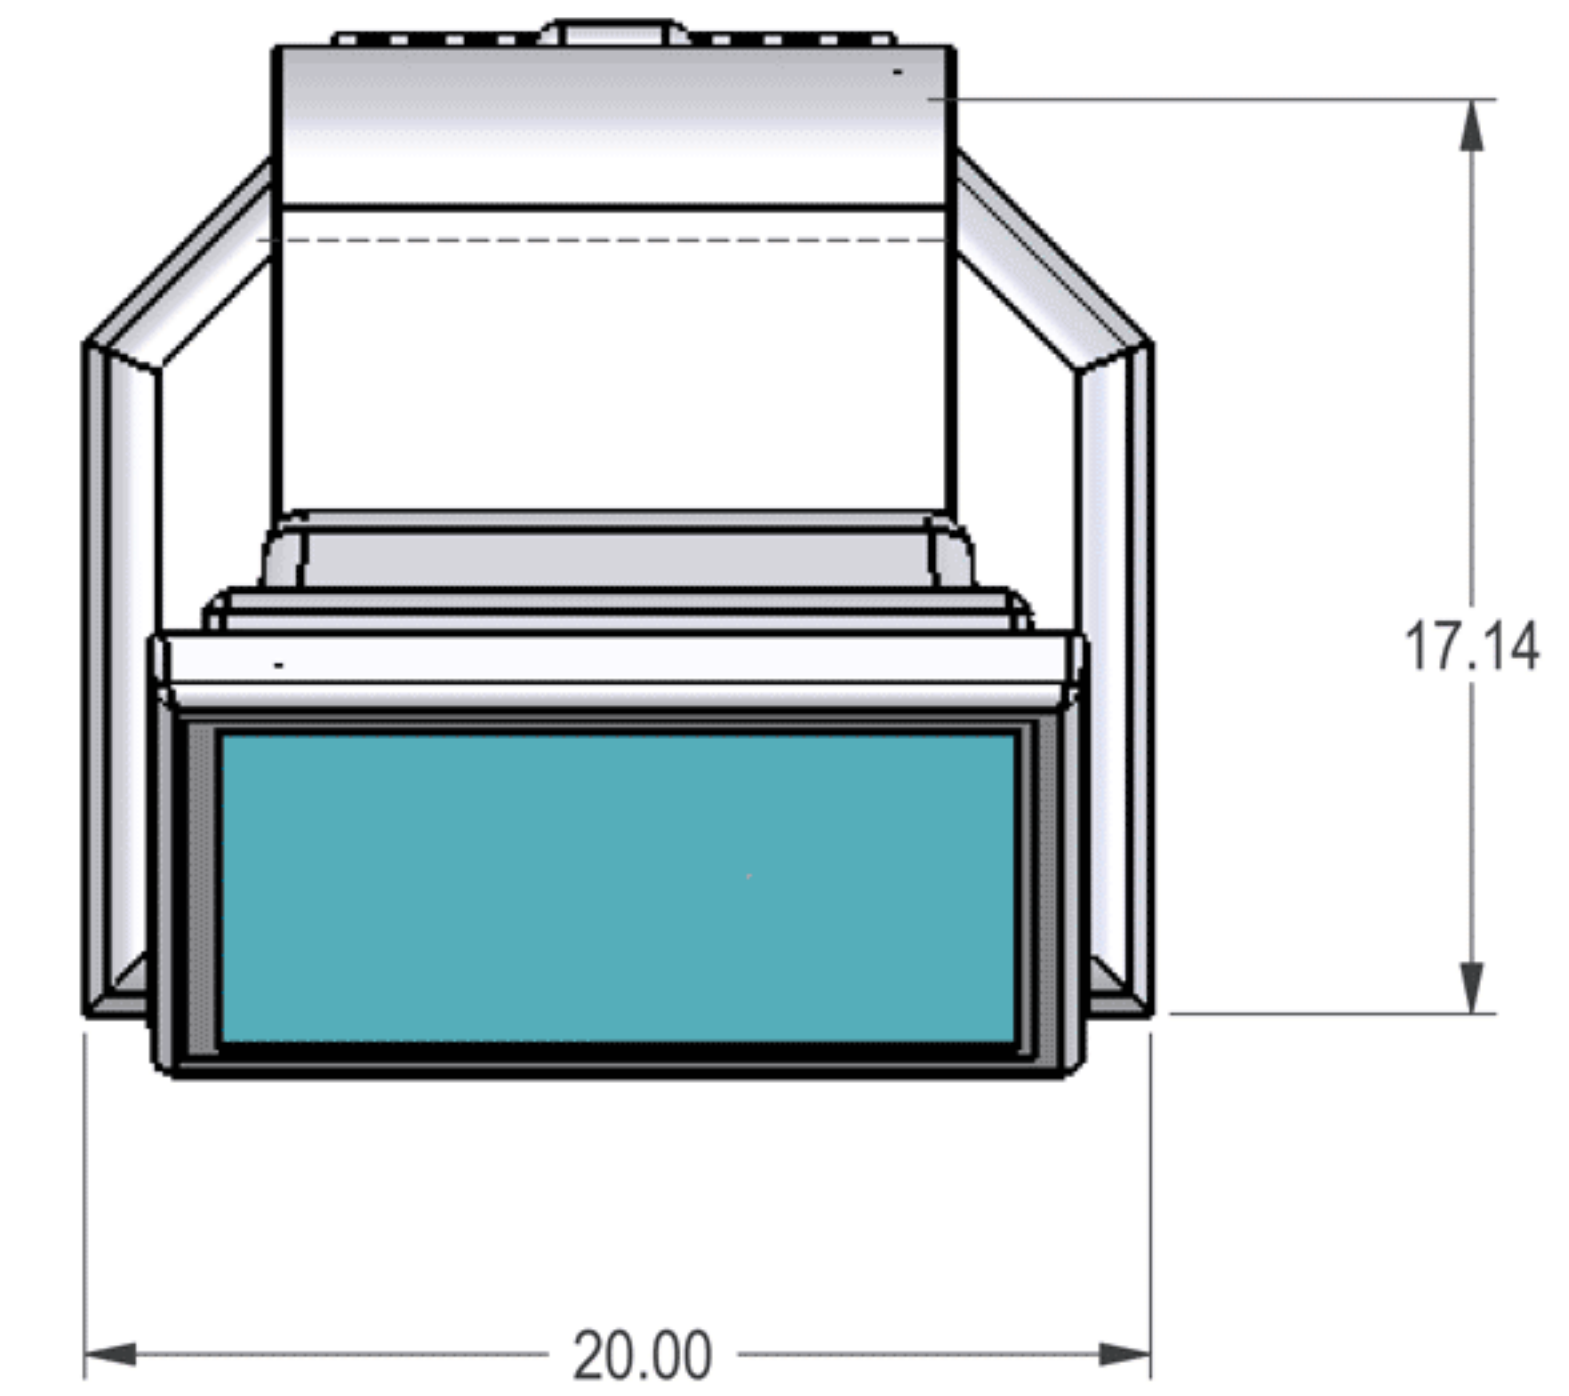

15"
VantagePoint Print

FRONT

SIDE

TOP

19"
VantagePoint Print

18.75 X 14.15
OPTIONAL SIGNAGE

25lbs COUNTERWEIGHT

SeePoint
Interactive Kiosk Systems

SeePoint.com 888-587-1777

TITLE
VantagePoint Print

SIZE C	PART NO.	DWG NO. SP061203-05	REV N/C
-----------	----------	------------------------	------------

DO NOT SCALE/PRINT REDUCED SCALE NONE

22"
VantagePoint Print

FRONT

SIDE

TOP

24"
VantagePoint Print

SeePoint
Interactive Kiosk Systems
SeePoint.com 888-587-1777

TITLE			
VantagePoint Print			
SIZE	PART NO.	DWG NO.	REV
C		SP061203-05	N/C
DO NOT SCALE/PRINT REDUCED			SCALE NONE