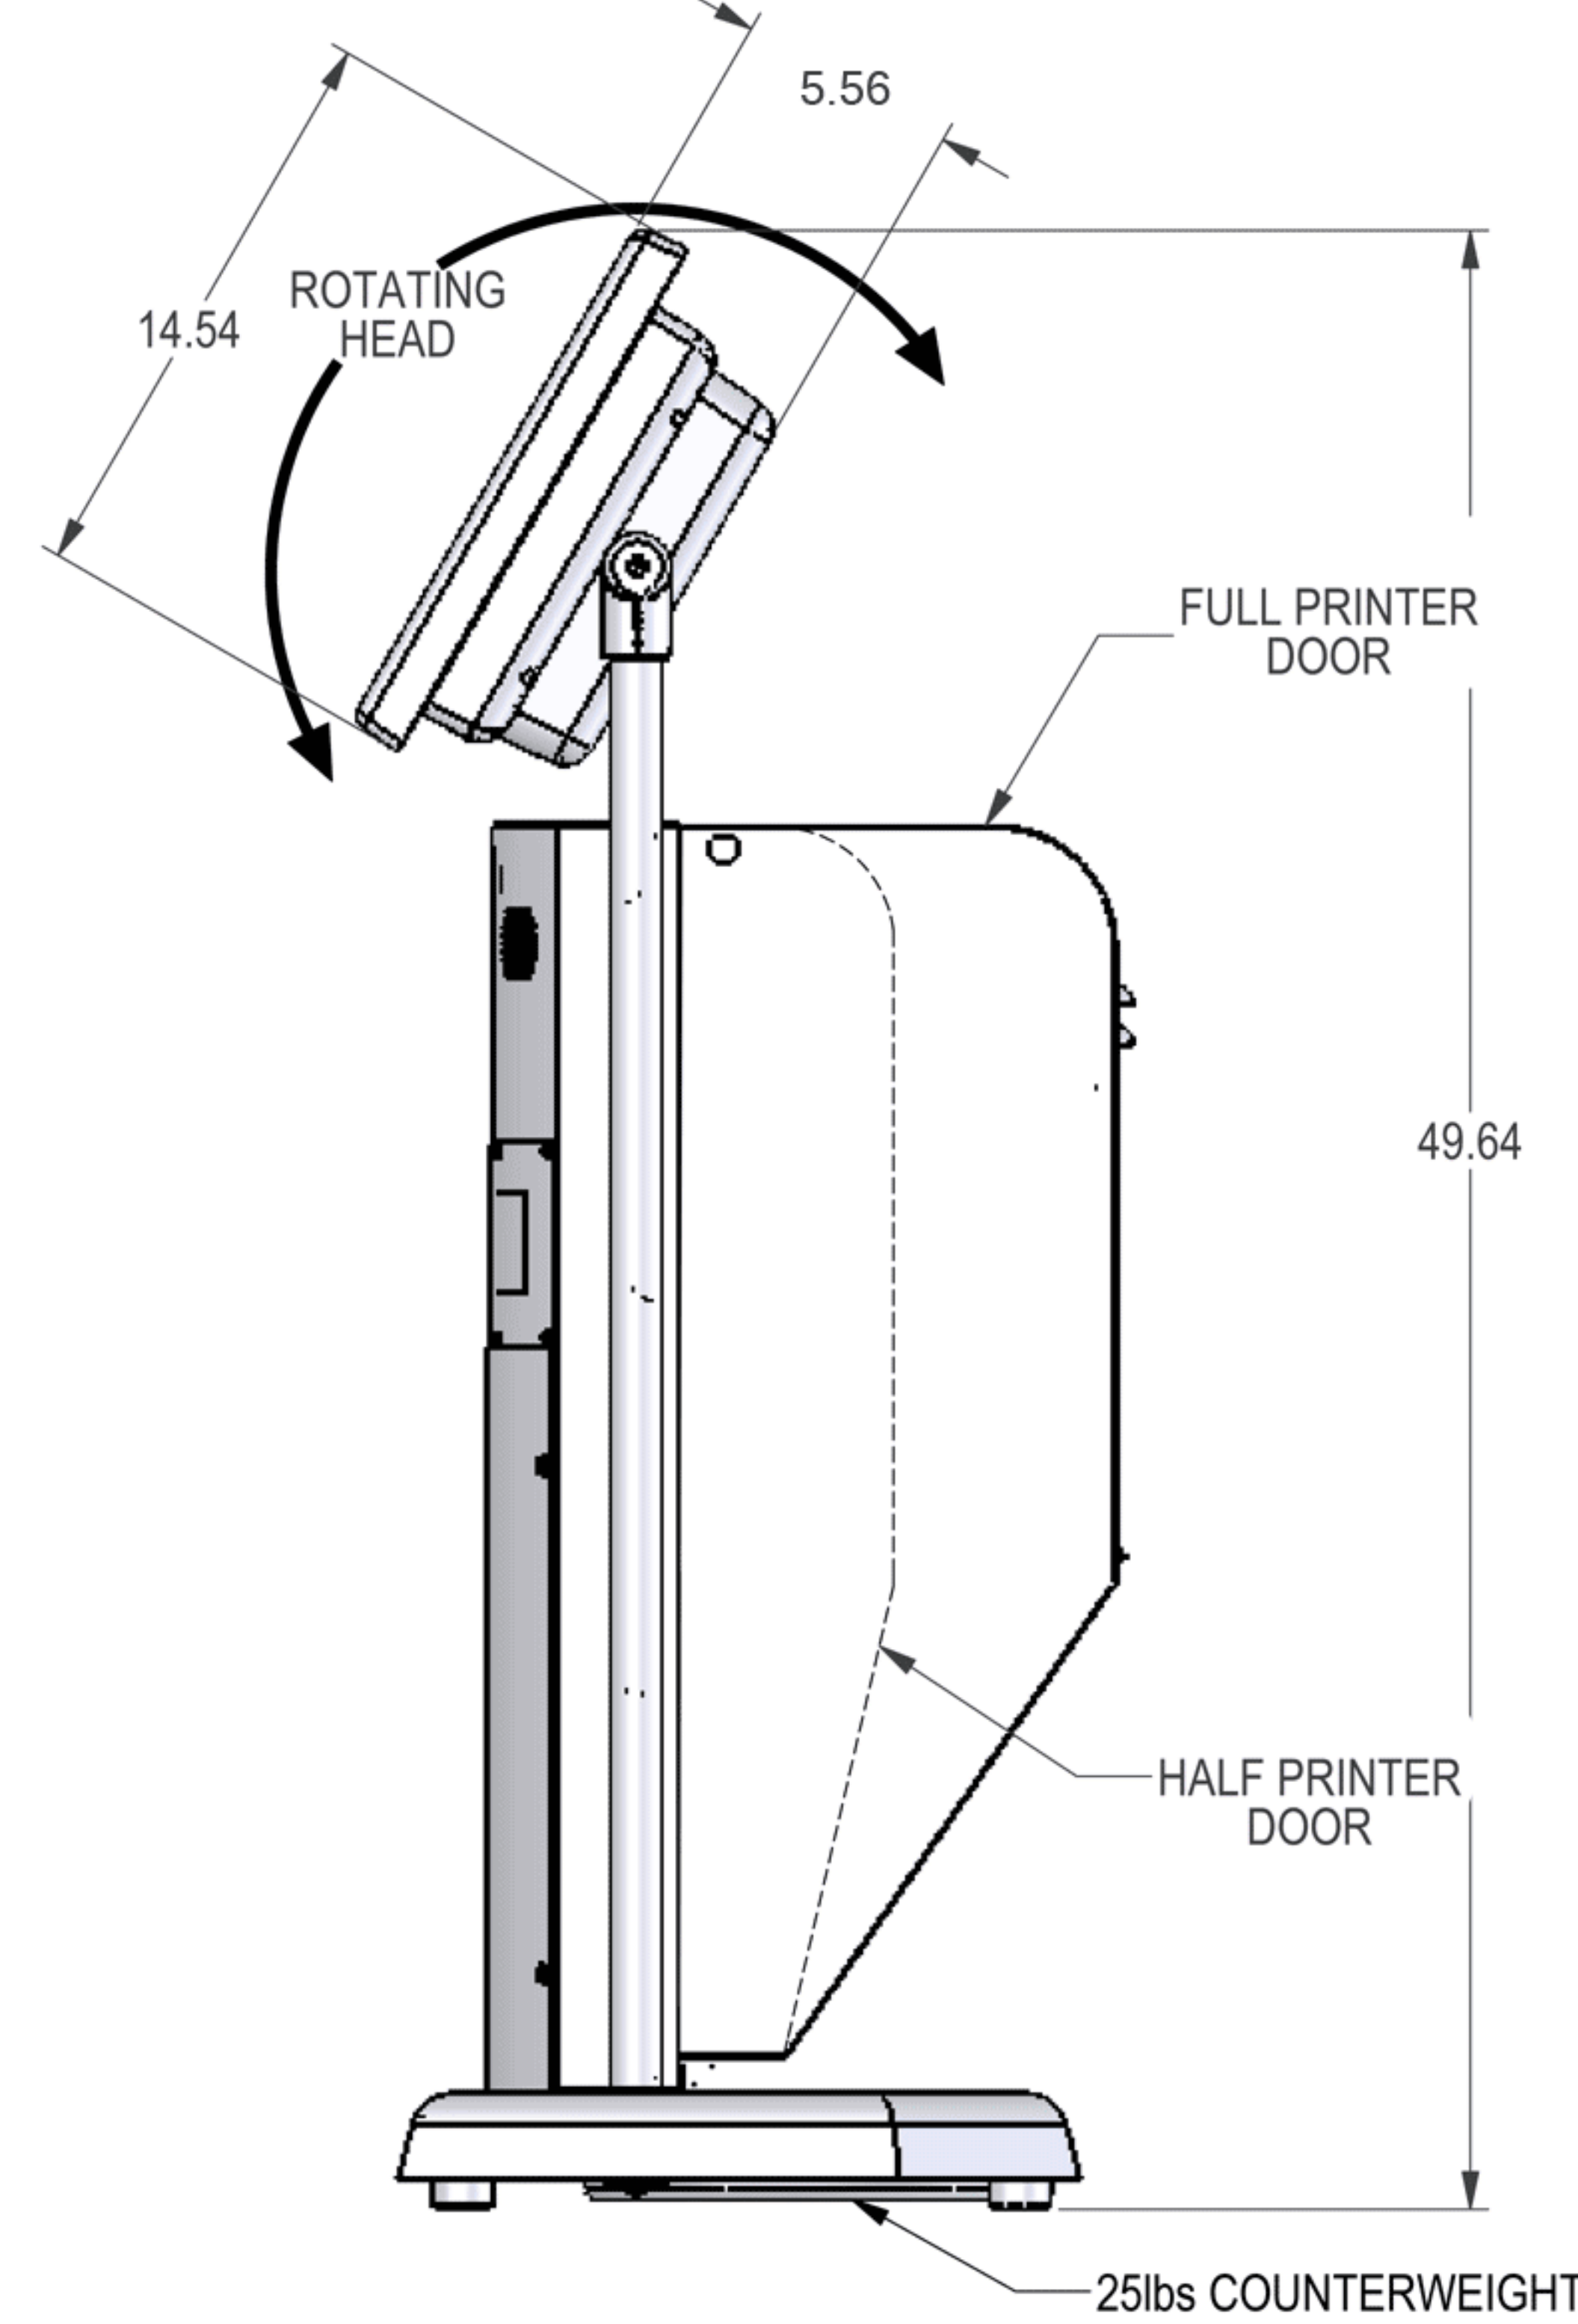

15"
VantagePoint Print

FRONT

SIDE

TOP

19"
VantagePoint Print

18.75 X 14.15
OPTIONAL SIGNAGE

25lbs COUNTERWEIGHT

SeePoint
Interactive Kiosk Systems

SeePoint.com 888-587-1777

TITLE
VantagePoint Print

SIZE C	PART NO.	DWG NO. SP061203-05	REV N/C
-----------	----------	------------------------	------------

DO NOT SCALE/PRINT REDUCED SCALE NONE

22"
VantagePoint Print

FRONT

SIDE

TOP

24"
VantagePoint Print

SeePoint
Interactive Kiosk Systems
SeePoint.com 888-587-1777

TITLE			
VantagePoint Print			
SIZE	PART NO.	DWG NO.	REV
C		SP061203-05	N/C
DO NOT SCALE/PRINT REDUCED			SCALE NONE