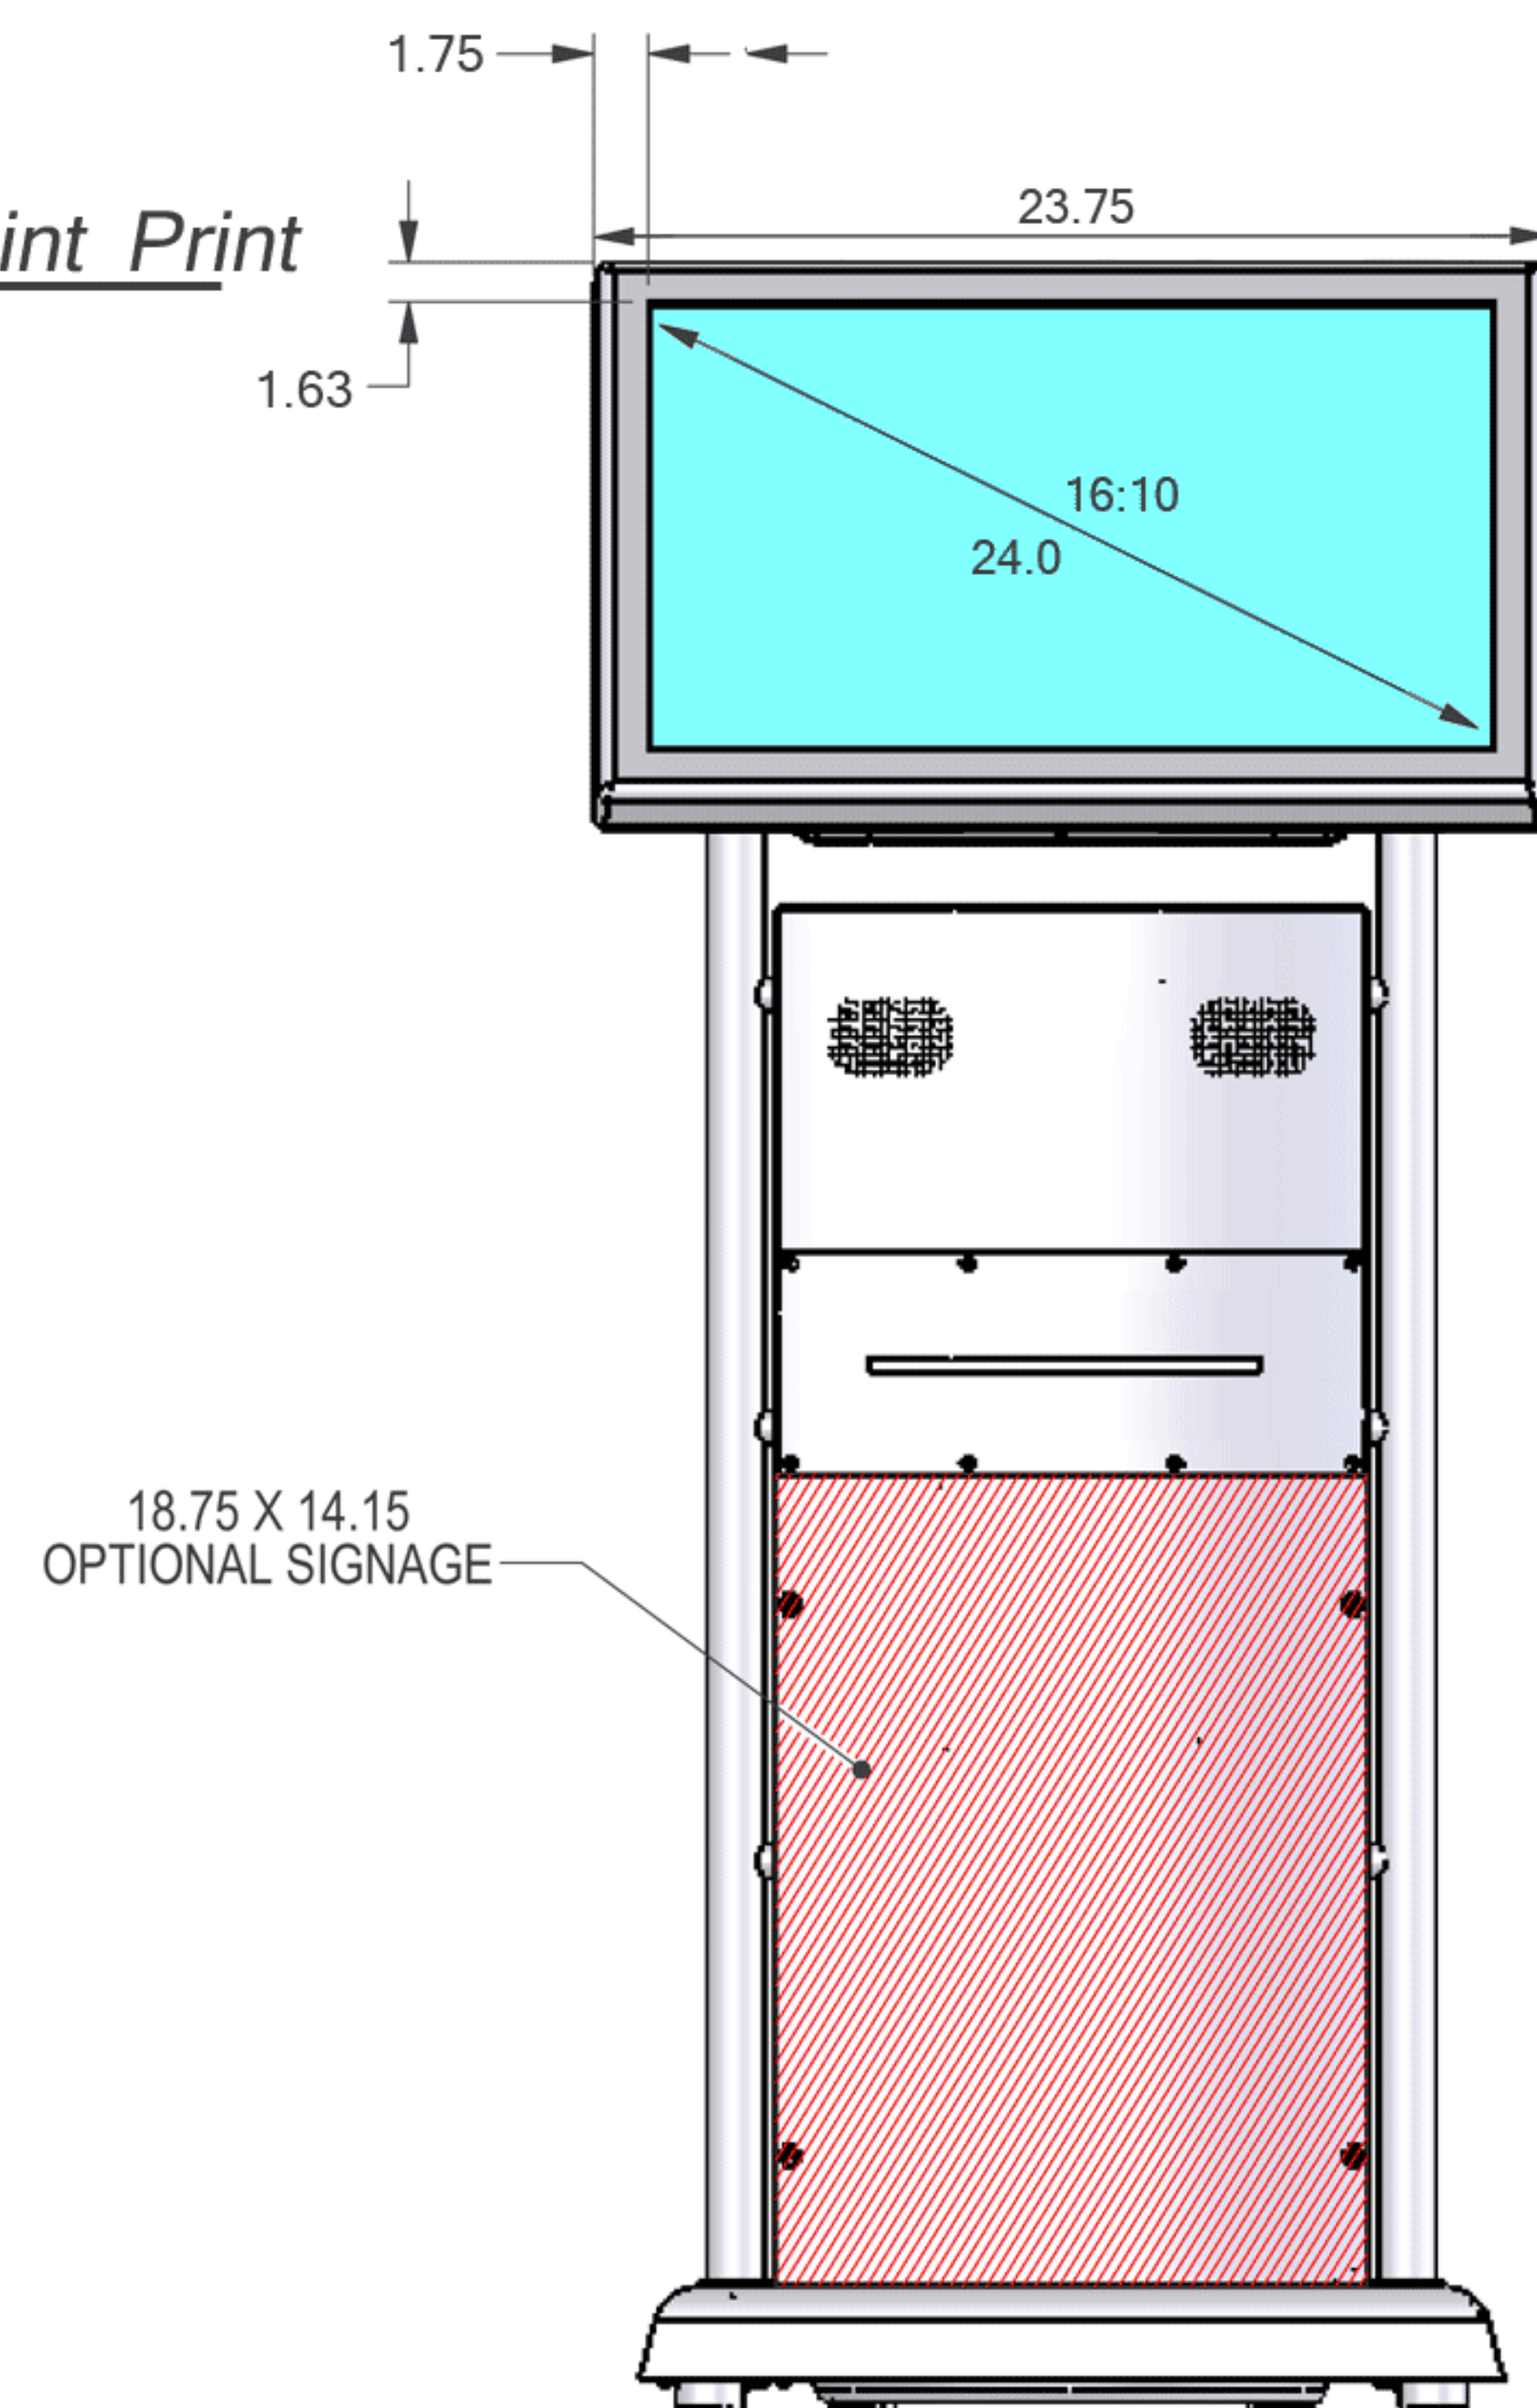

15"
VantagePoint Print

FRONT

SIDE

TOP

19"
VantagePoint Print

18.75 X 14.15
OPTIONAL SIGNAGE

25lbs COUNTERWEIGHT

SeePoint
Interactive Kiosk Systems

SeePoint.com 888-587-1777

TITLE
VantagePoint Print

SIZE C	PART NO.	DWG NO. SP061203-05	REV N/C
-----------	----------	------------------------	------------

DO NOT SCALE/PRINT REDUCED SCALE NONE

22"
VantagePoint Print

FRONT

SIDE

TOP

24"
VantagePoint Print

SeePoint
Interactive Kiosk Systems
SeePoint.com 888-587-1777

TITLE			
VantagePoint Print			
SIZE	PART NO.	DWG NO.	REV
C		SP061203-05	N/C
DO NOT SCALE/PRINT REDUCED			SCALE NONE