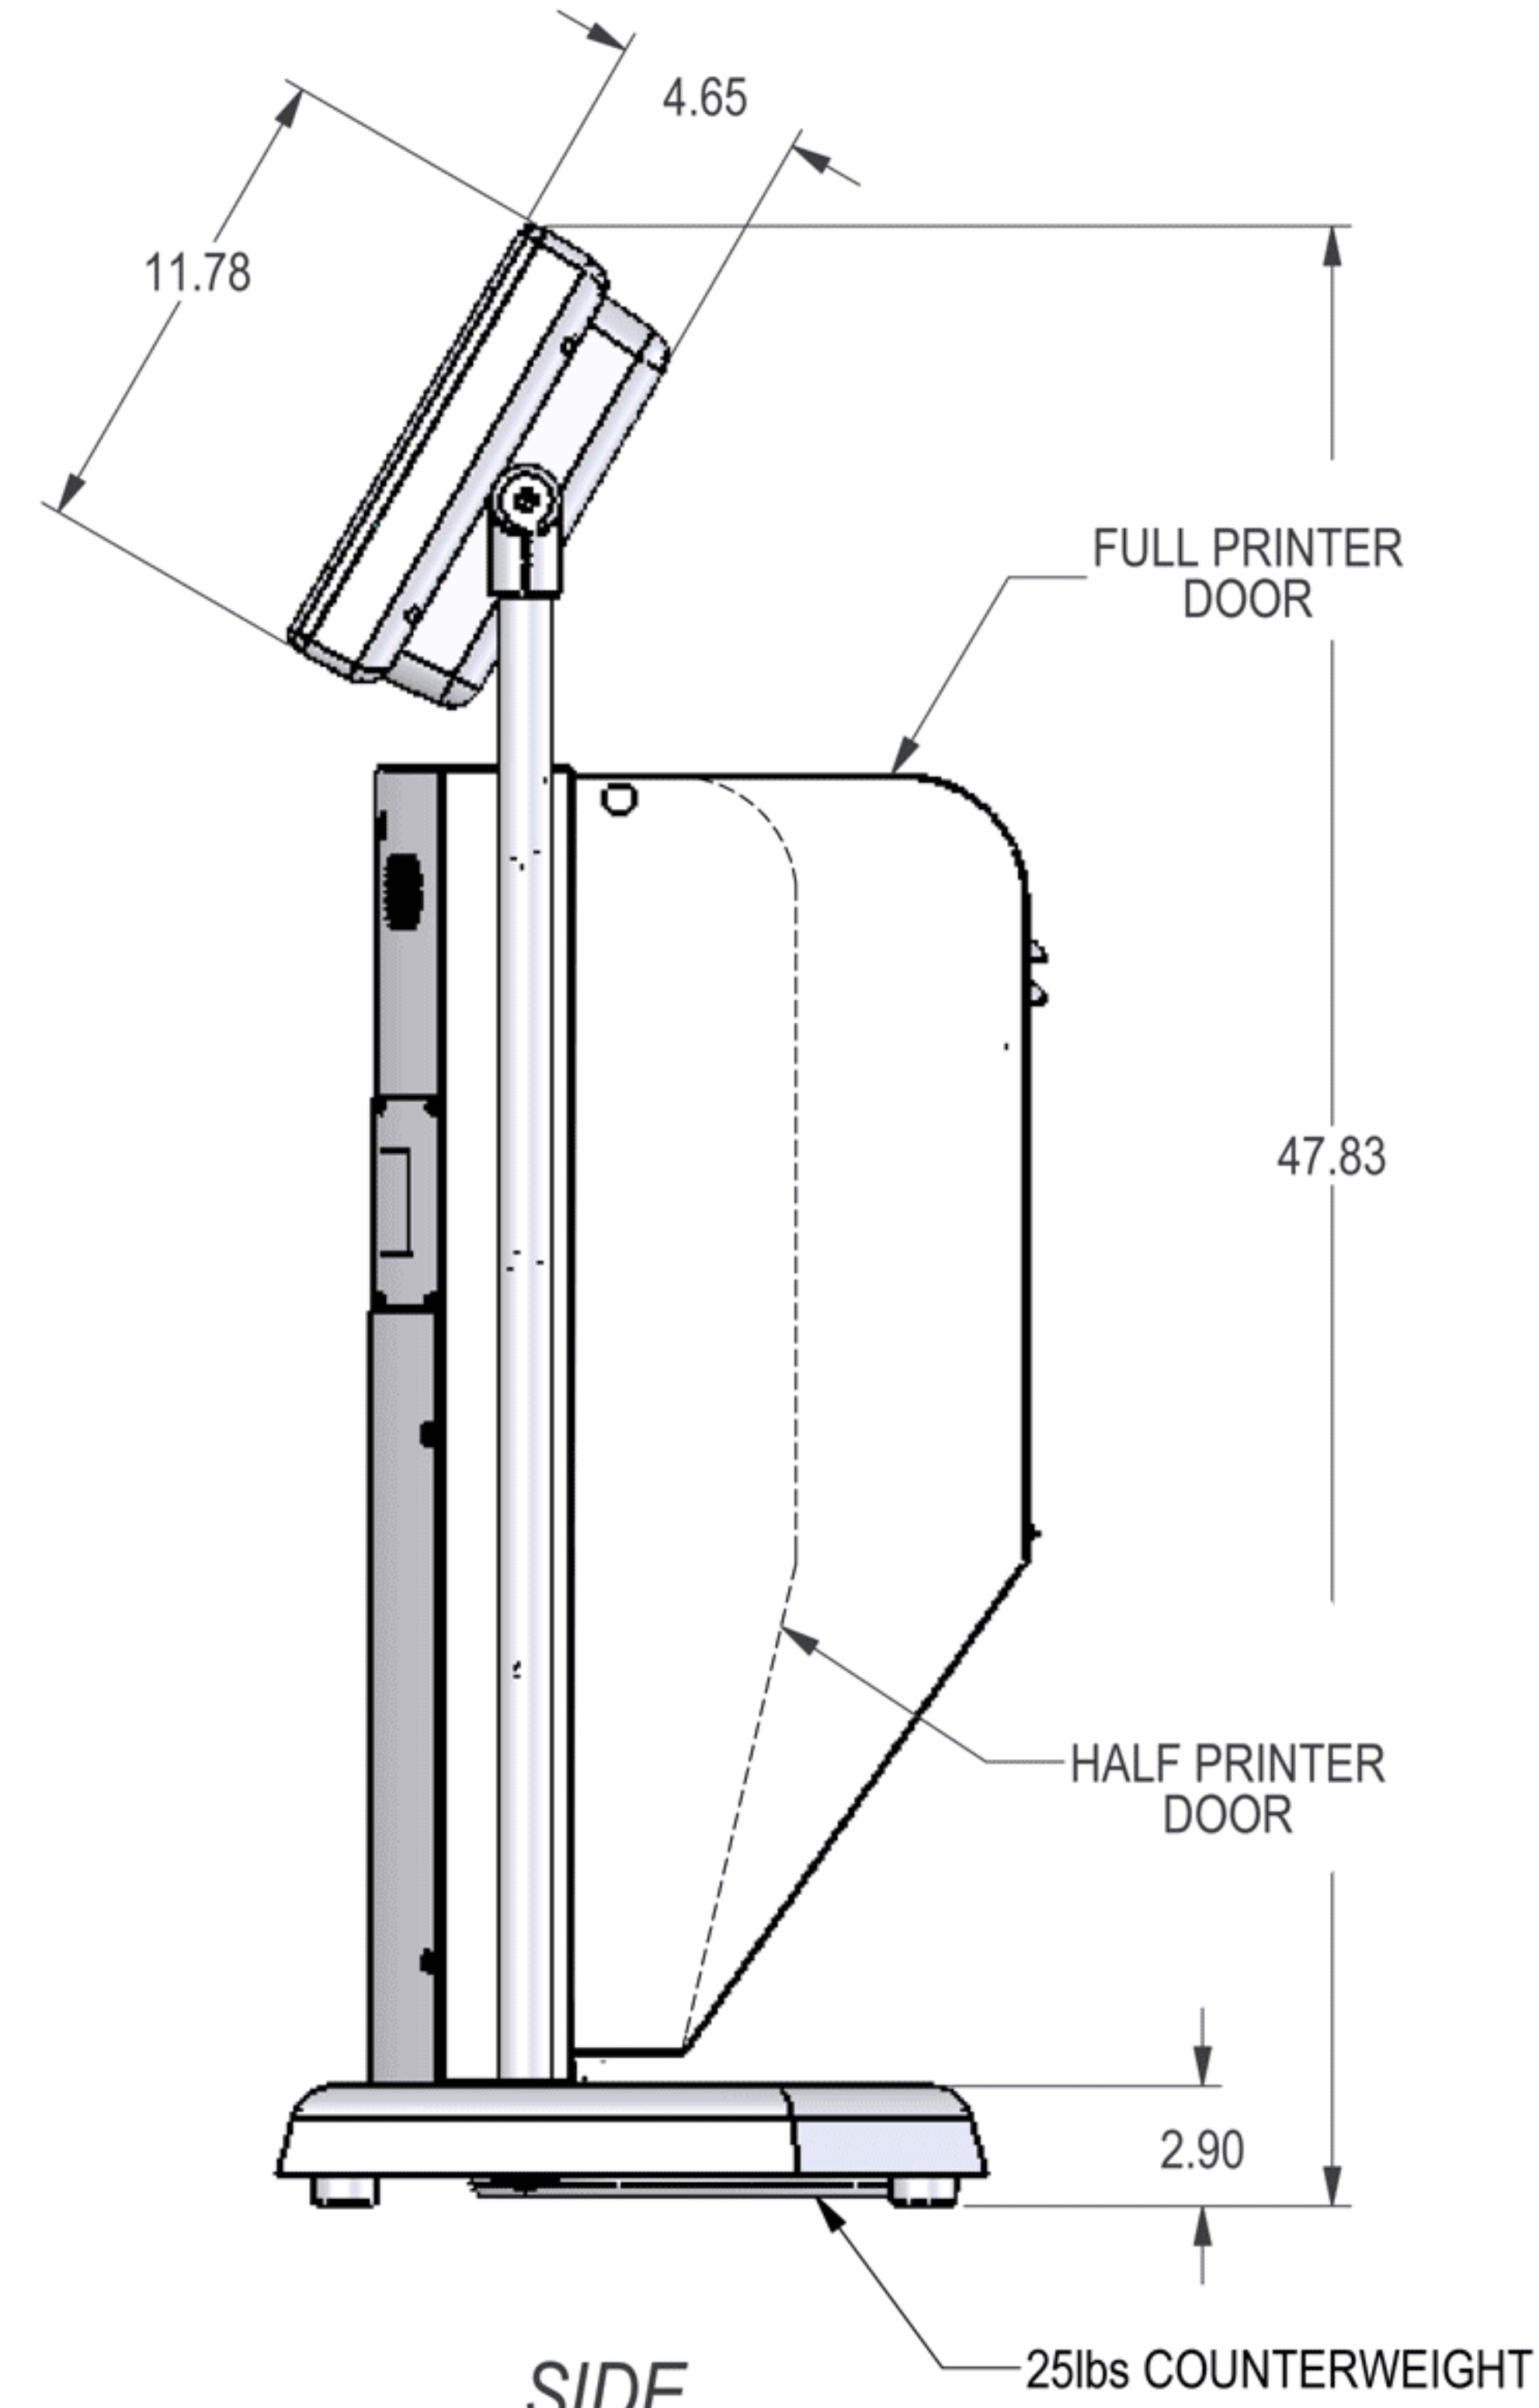

15"
VantagePoint Print

FRONT

SIDE

TOP

19"
VantagePoint Print

18.75 X 14.15
OPTIONAL SIGNAGE

25lbs COUNTERWEIGHT

SeePoint
Interactive Kiosk Systems

SeePoint.com 888-587-1777

TITLE
VantagePoint Print

SIZE C	PART NO.	DWG NO. SP061203-05	REV N/C
-----------	----------	------------------------	------------

DO NOT SCALE/PRINT REDUCED SCALE NONE

22"
VantagePoint Print

FRONT

SIDE

TOP

24"
VantagePoint Print

SeePoint
Interactive Kiosk Systems
SeePoint.com 888-587-1777

TITLE			
VantagePoint Print			
SIZE	PART NO.	DWG NO.	REV
C		SP061203-05	N/C
DO NOT SCALE/PRINT REDUCED			SCALE NONE