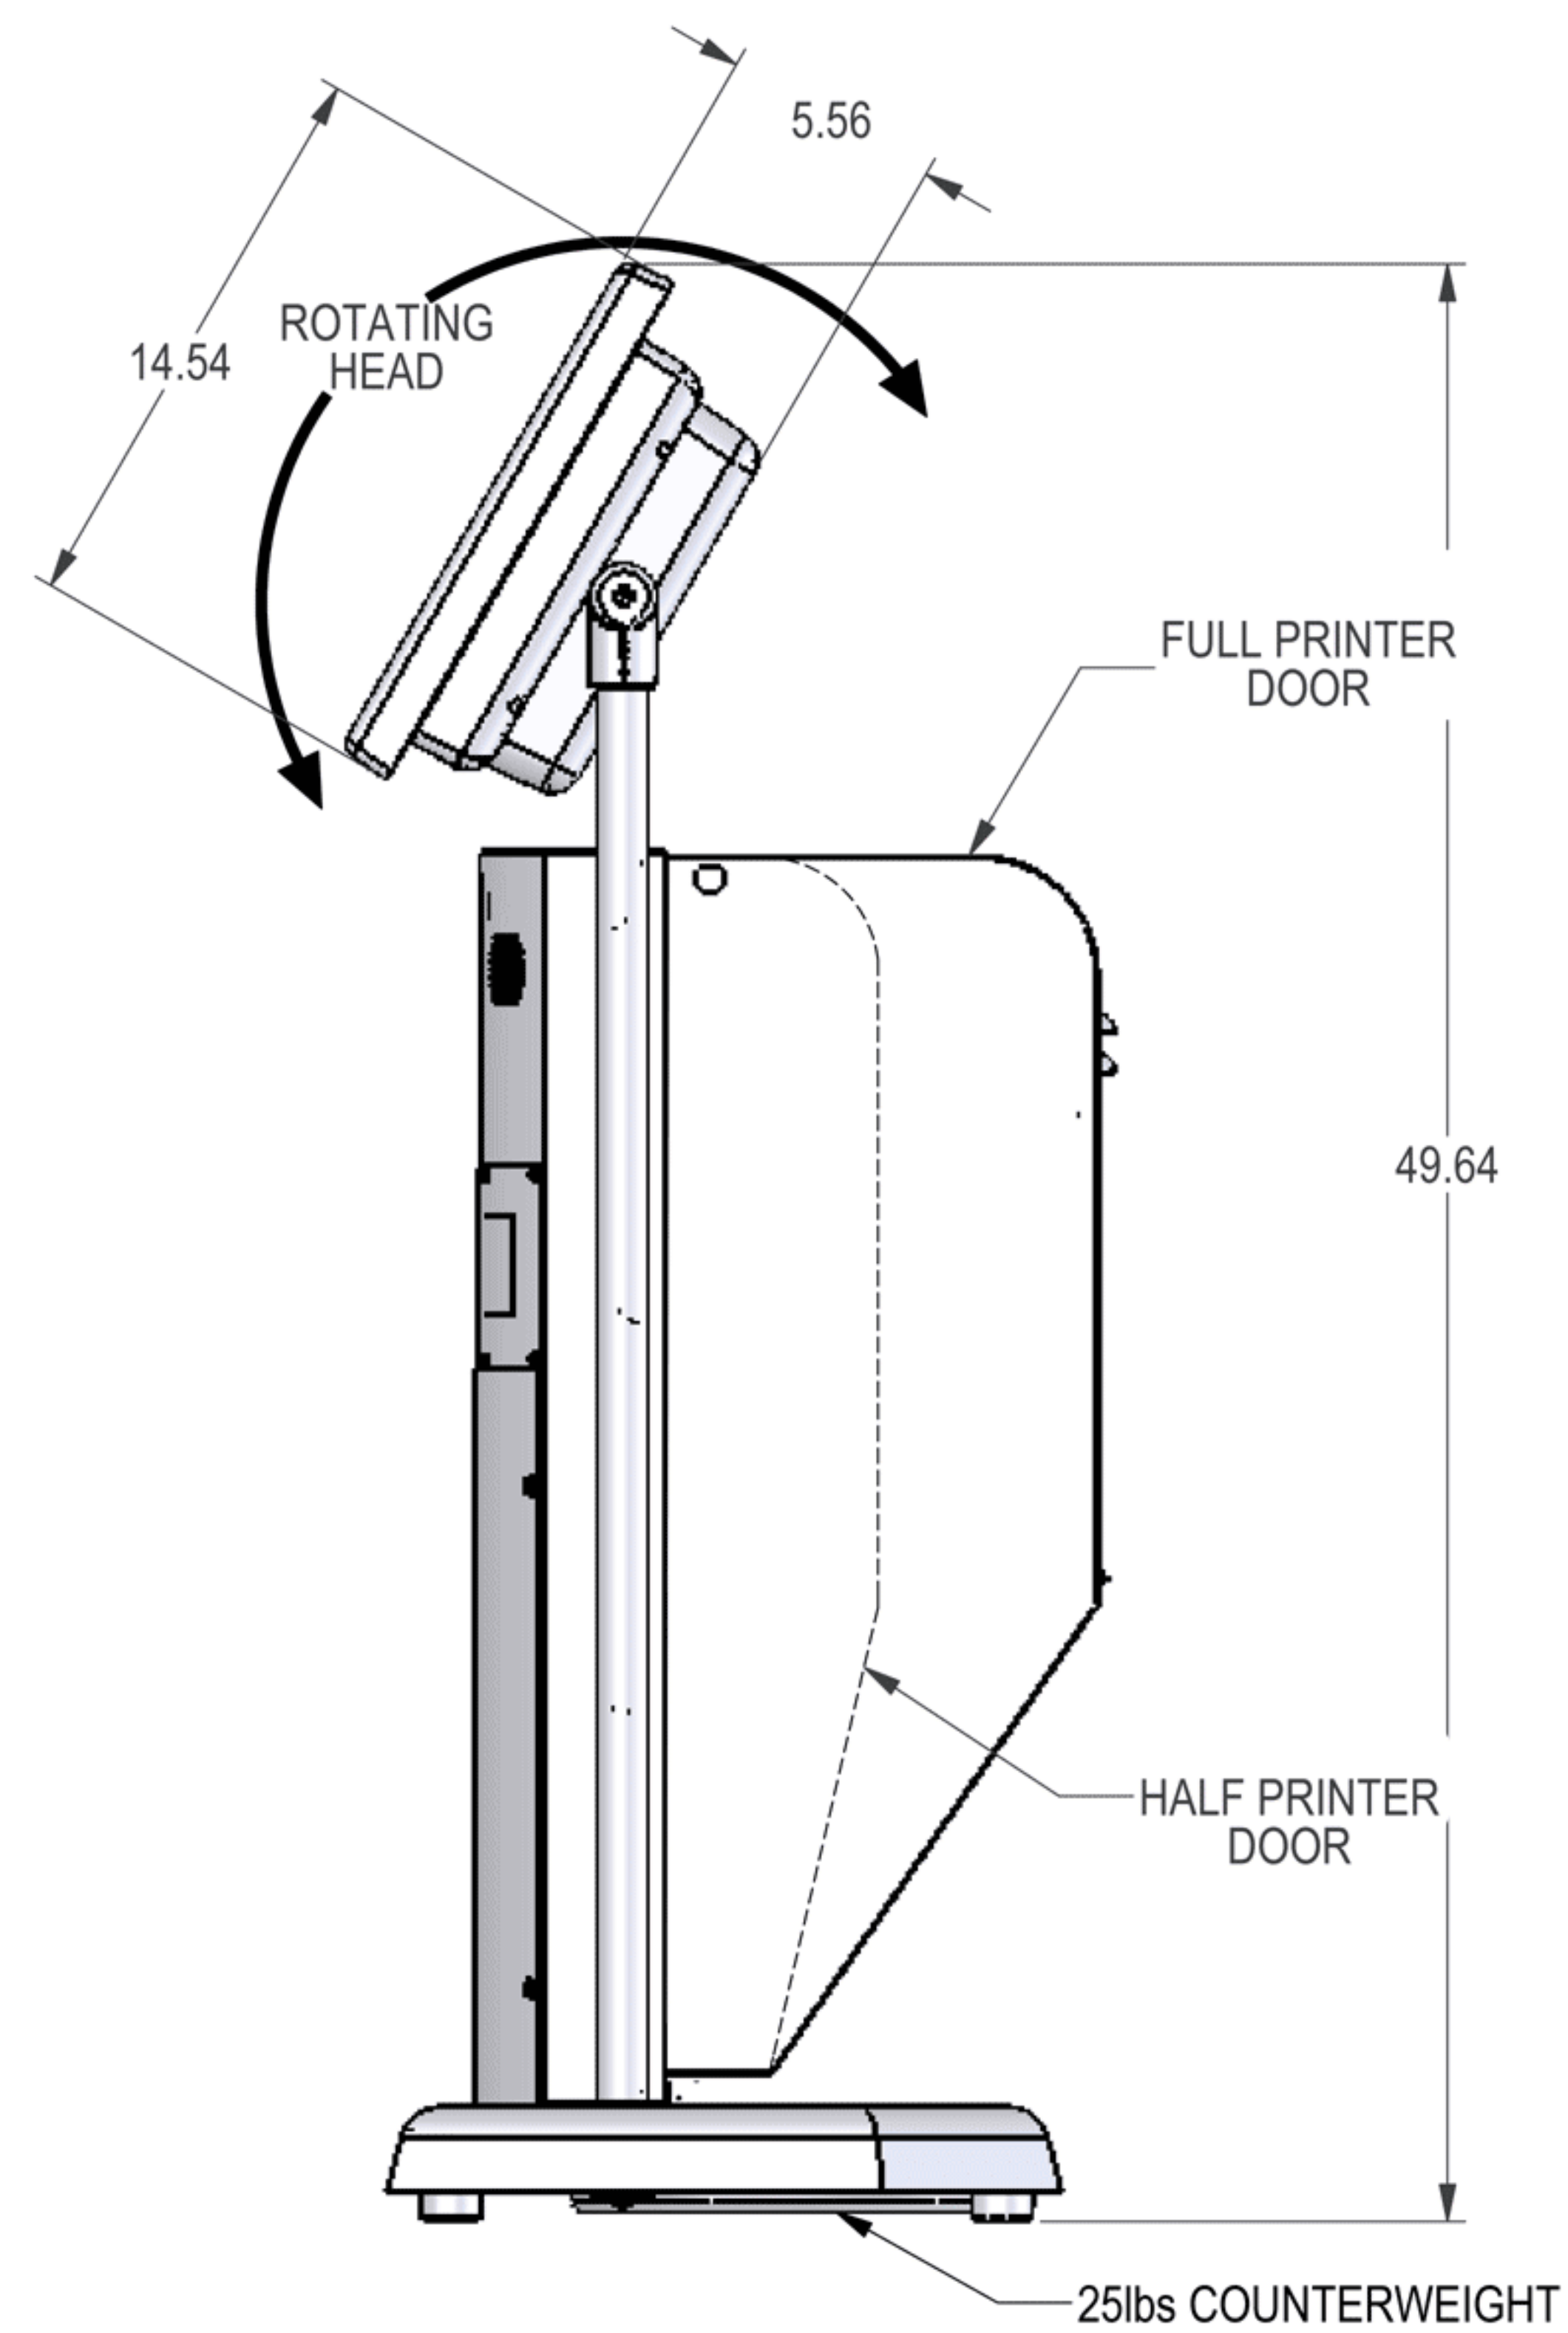

15"
VantagePoint Print

FRONT

SIDE

TOP

19"
VantagePoint Print

18.75 X 14.15
OPTIONAL SIGNAGE

25lbs COUNTERWEIGHT

SeePoint
Interactive Kiosk Systems

SeePoint.com 888-587-1777

TITLE
VantagePoint Print

SIZE C	PART NO.	DWG NO. SP061203-05	REV N/C
-----------	----------	------------------------	------------

DO NOT SCALE/PRINT REDUCED SCALE NONE

22"
VantagePoint Print

FRONT

SIDE

TOP

24"
VantagePoint Print

SeePoint
Interactive Kiosk Systems
SeePoint.com 888-587-1777

TITLE			
VantagePoint Print			
SIZE	PART NO.	DWG NO.	REV
C		SP061203-05	N/C
DO NOT SCALE/PRINT REDUCED			SCALE NONE