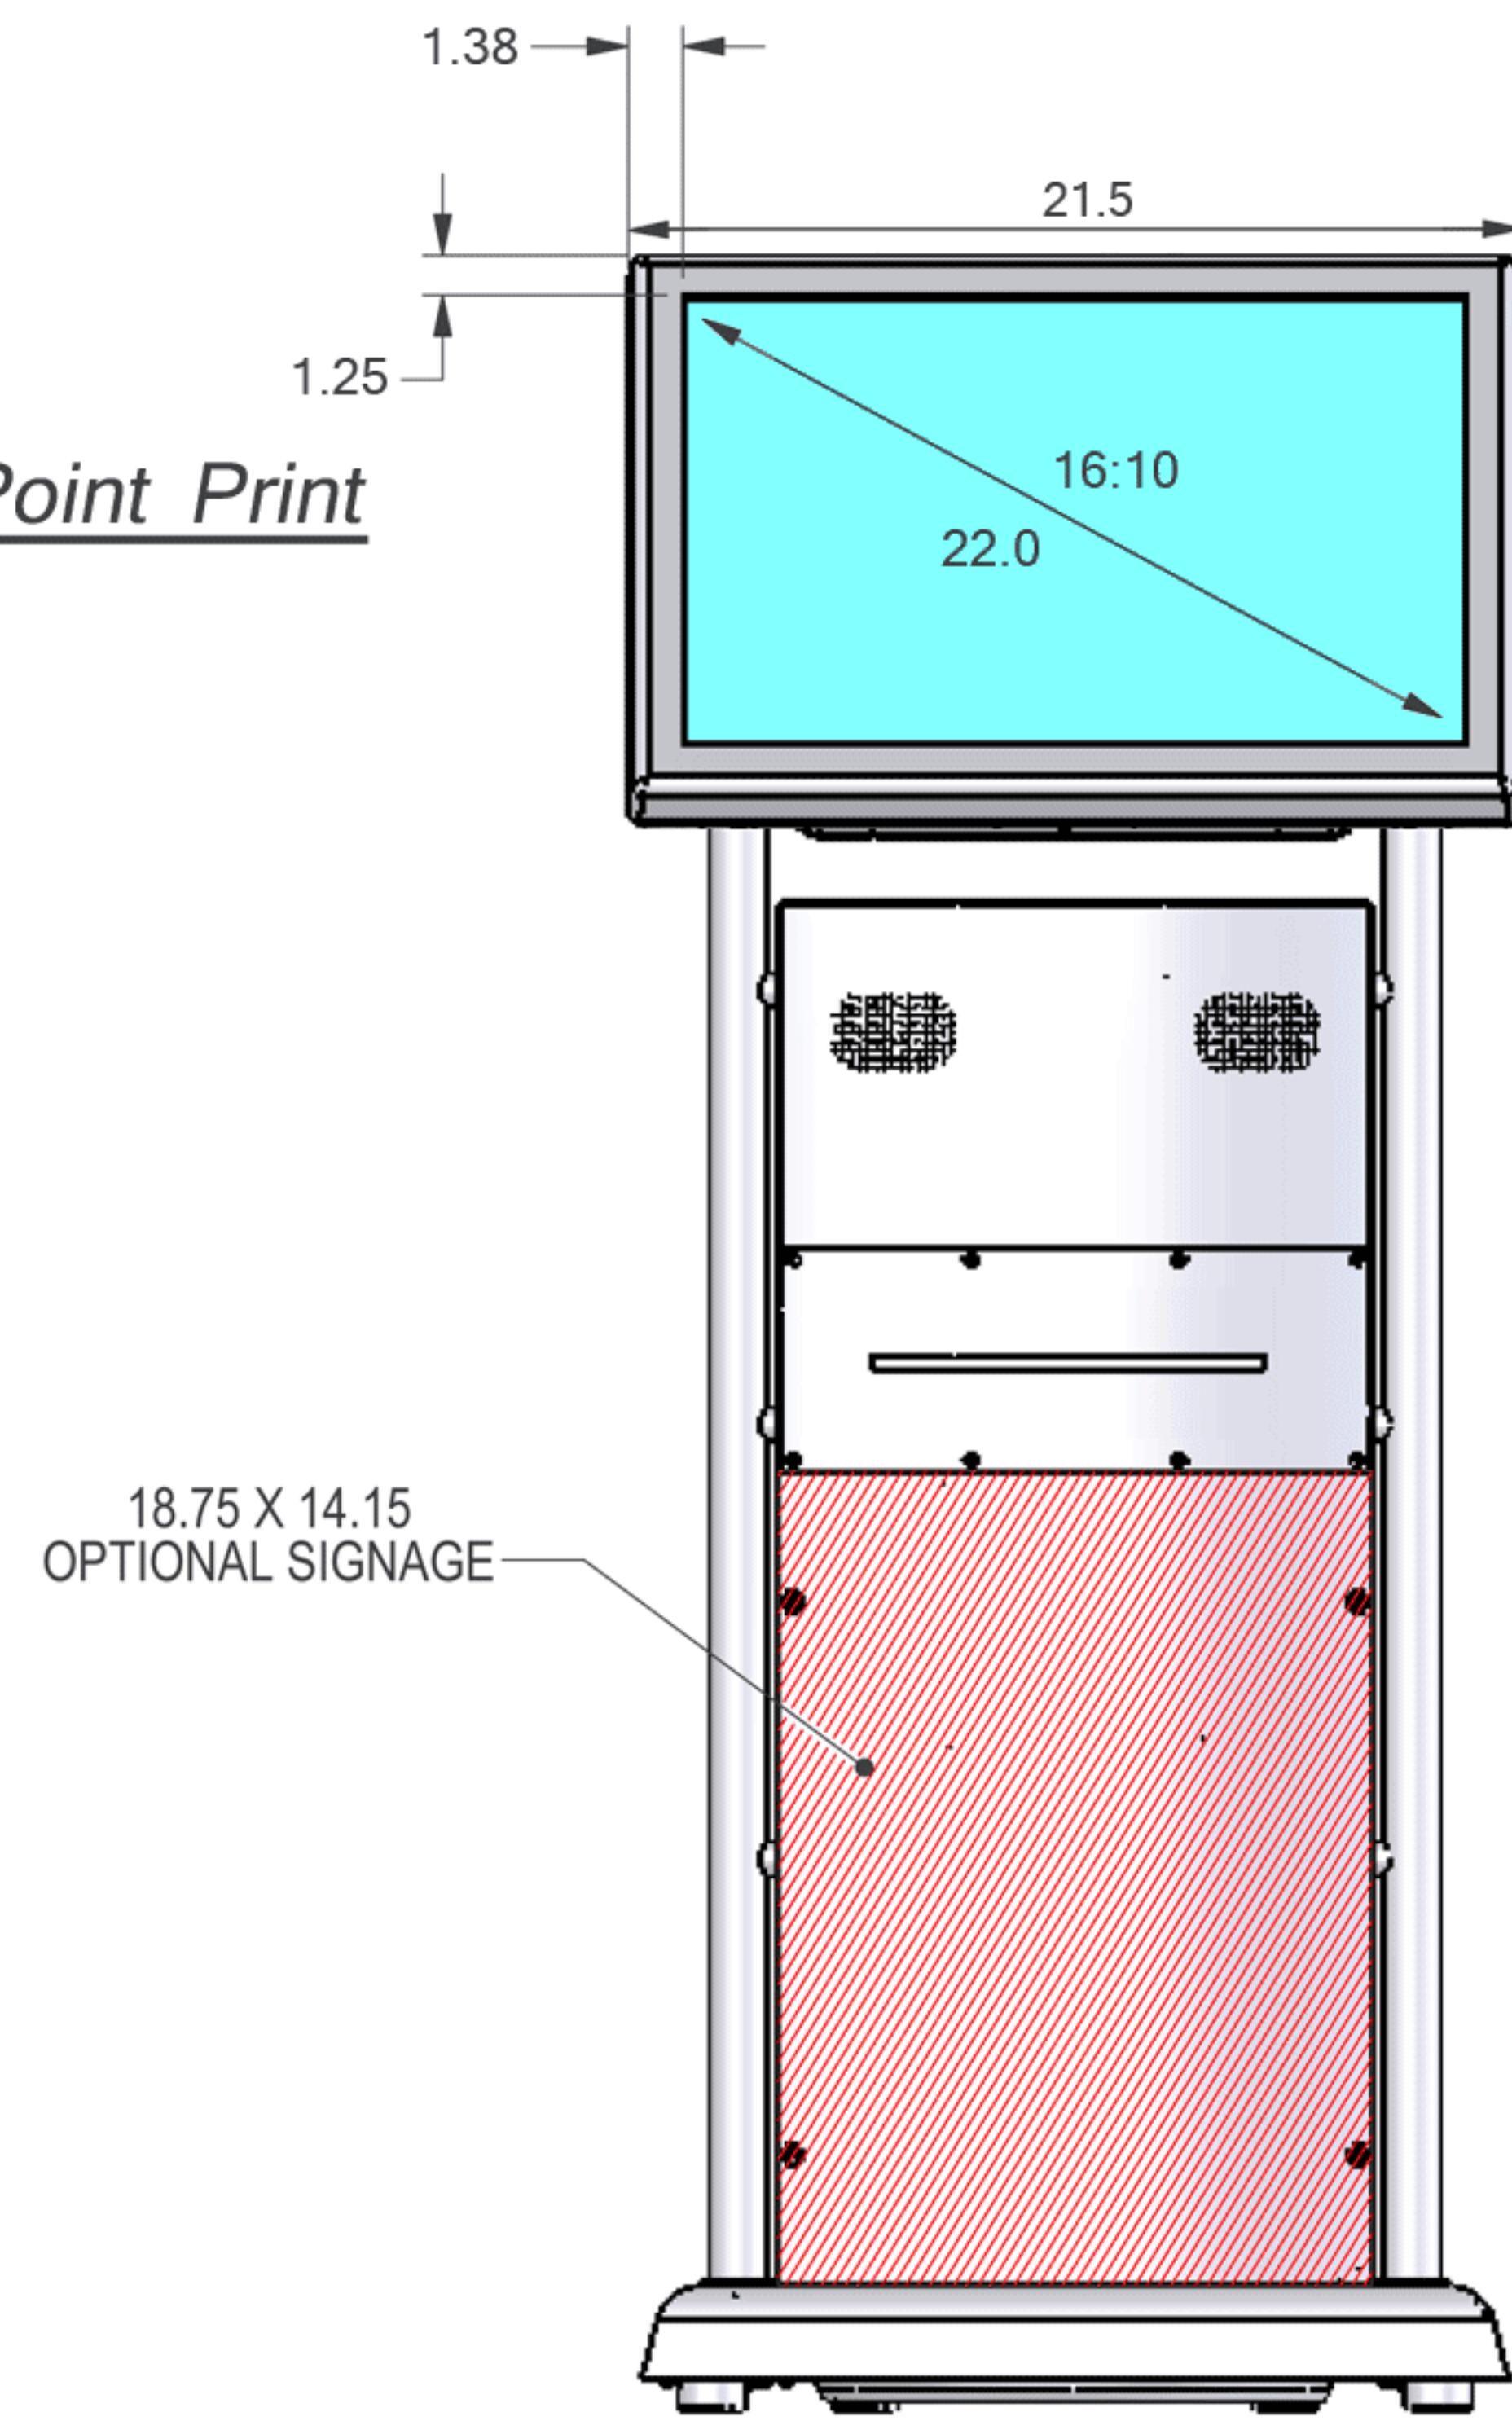

15"
VantagePoint Print

FRONT

SIDE

TOP

19"
VantagePoint Print

18.75 X 14.15
OPTIONAL SIGNAGE

25lbs COUNTERWEIGHT

SeePoint
Interactive Kiosk Systems

SeePoint.com 888-587-1777

TITLE
VantagePoint Print

SIZE C	PART NO.	DWG NO. SP061203-05	REV N/C
-----------	----------	------------------------	------------

DO NOT SCALE/PRINT REDUCED SCALE NONE

22"
VantagePoint Print

FRONT

SIDE

TOP

24"
VantagePoint Print

SeePoint
Interactive Kiosk Systems
SeePoint.com 888-587-1777

TITLE			
VantagePoint Print			
SIZE	PART NO.	DWG NO.	REV
C		SP061203-05	N/C
DO NOT SCALE/PRINT REDUCED			SCALE NONE