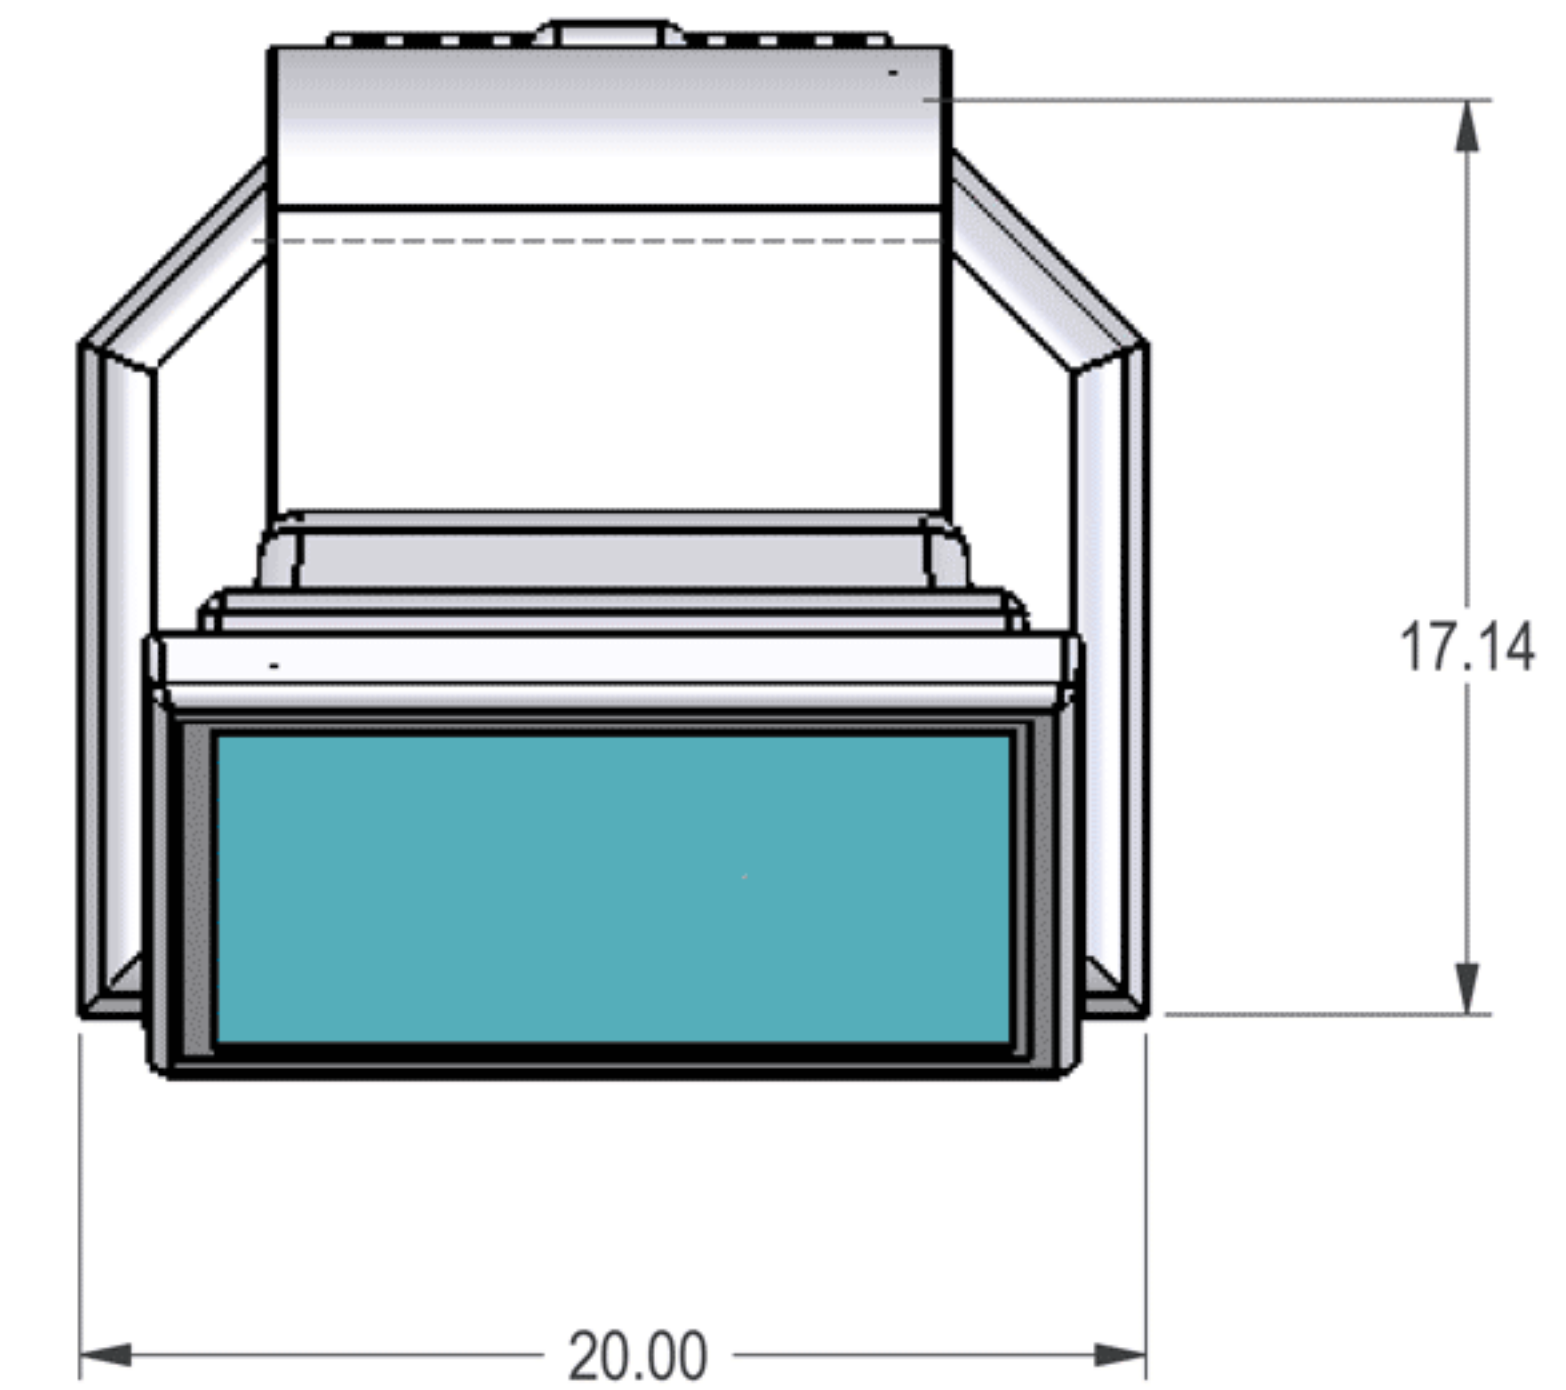

15"
VantagePoint Print

FRONT

SIDE

TOP

19"
VantagePoint Print

18.75 X 14.15
OPTIONAL SIGNAGE

25lbs COUNTERWEIGHT

SeePoint
Interactive Kiosk Systems

SeePoint.com 888-587-1777

TITLE
VantagePoint Print

SIZE C	PART NO.	DWG NO. SP061203-05	REV N/C
-----------	----------	------------------------	------------

DO NOT SCALE/PRINT REDUCED SCALE NONE

22"
VantagePoint Print

FRONT

SIDE

TOP

24"
VantagePoint Print

SeePoint
Interactive Kiosk Systems
SeePoint.com 888-587-1777

TITLE			
VantagePoint Print			
SIZE	PART NO.	DWG NO.	REV
C		SP061203-05	N/C
DO NOT SCALE/PRINT REDUCED			SCALE NONE