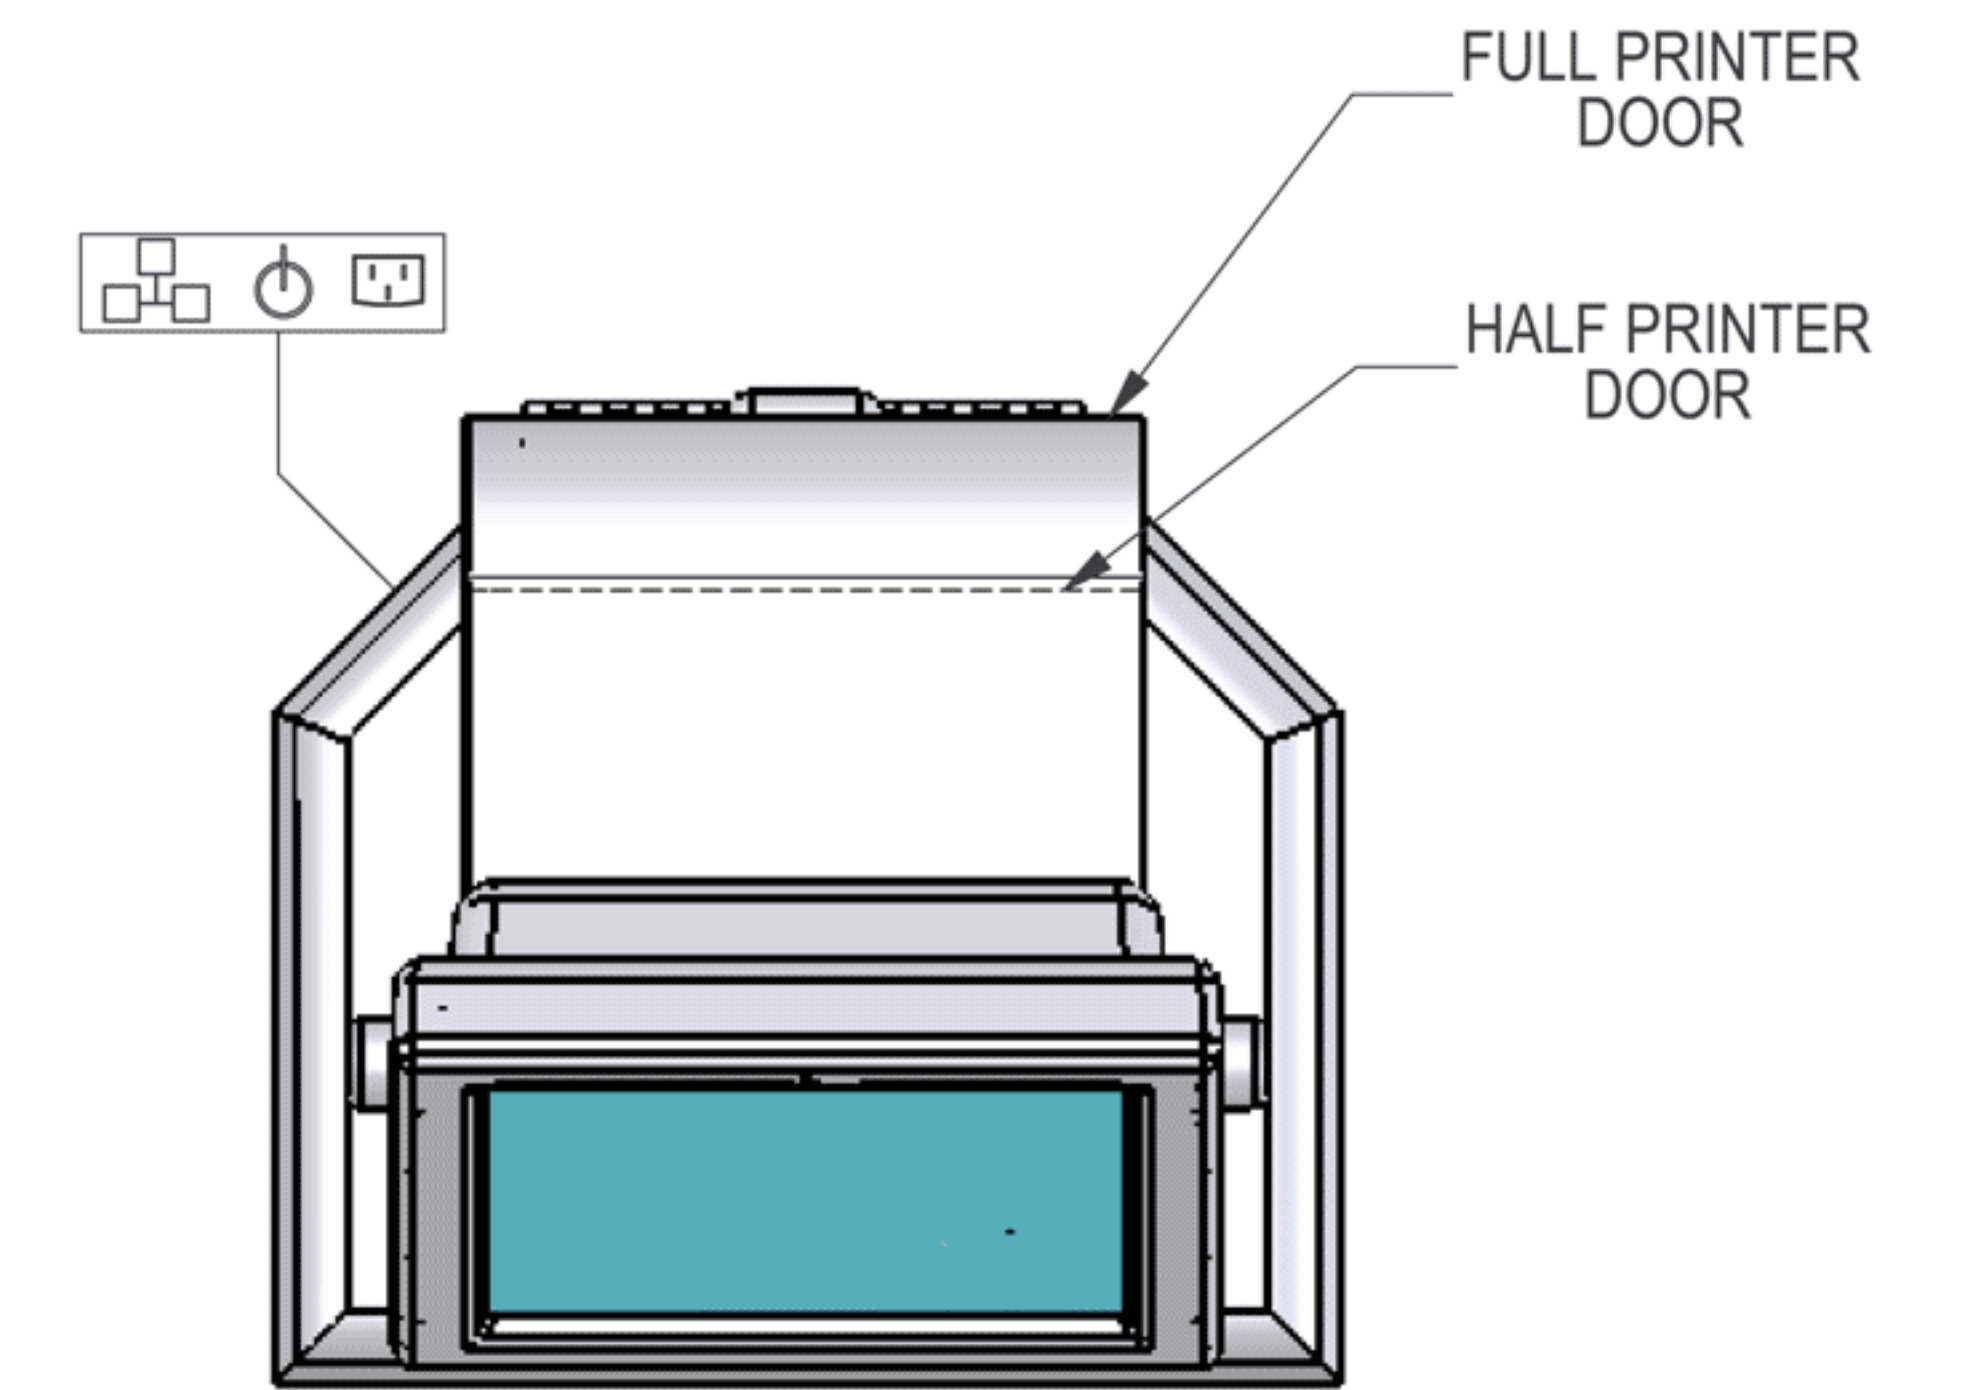

15"
VantagePoint Print

FRONT

SIDE

TOP

19"
VantagePoint Print

18.75 X 14.15
OPTIONAL SIGNAGE

25lbs COUNTERWEIGHT

SeePoint
Interactive Kiosk Systems

SeePoint.com 888-587-1777

TITLE
VantagePoint Print

SIZE C	PART NO.	DWG NO. SP061203-05	REV N/C
-----------	----------	------------------------	------------

DO NOT SCALE/PRINT REDUCED SCALE NONE

22"
VantagePoint Print

FRONT

SIDE

TOP

24"
VantagePoint Print

SeePoint
Interactive Kiosk Systems
SeePoint.com 888-587-1777

TITLE			
VantagePoint Print			
SIZE	PART NO.	DWG NO.	REV
C		SP061203-05	N/C
DO NOT SCALE/PRINT REDUCED			SCALE NONE