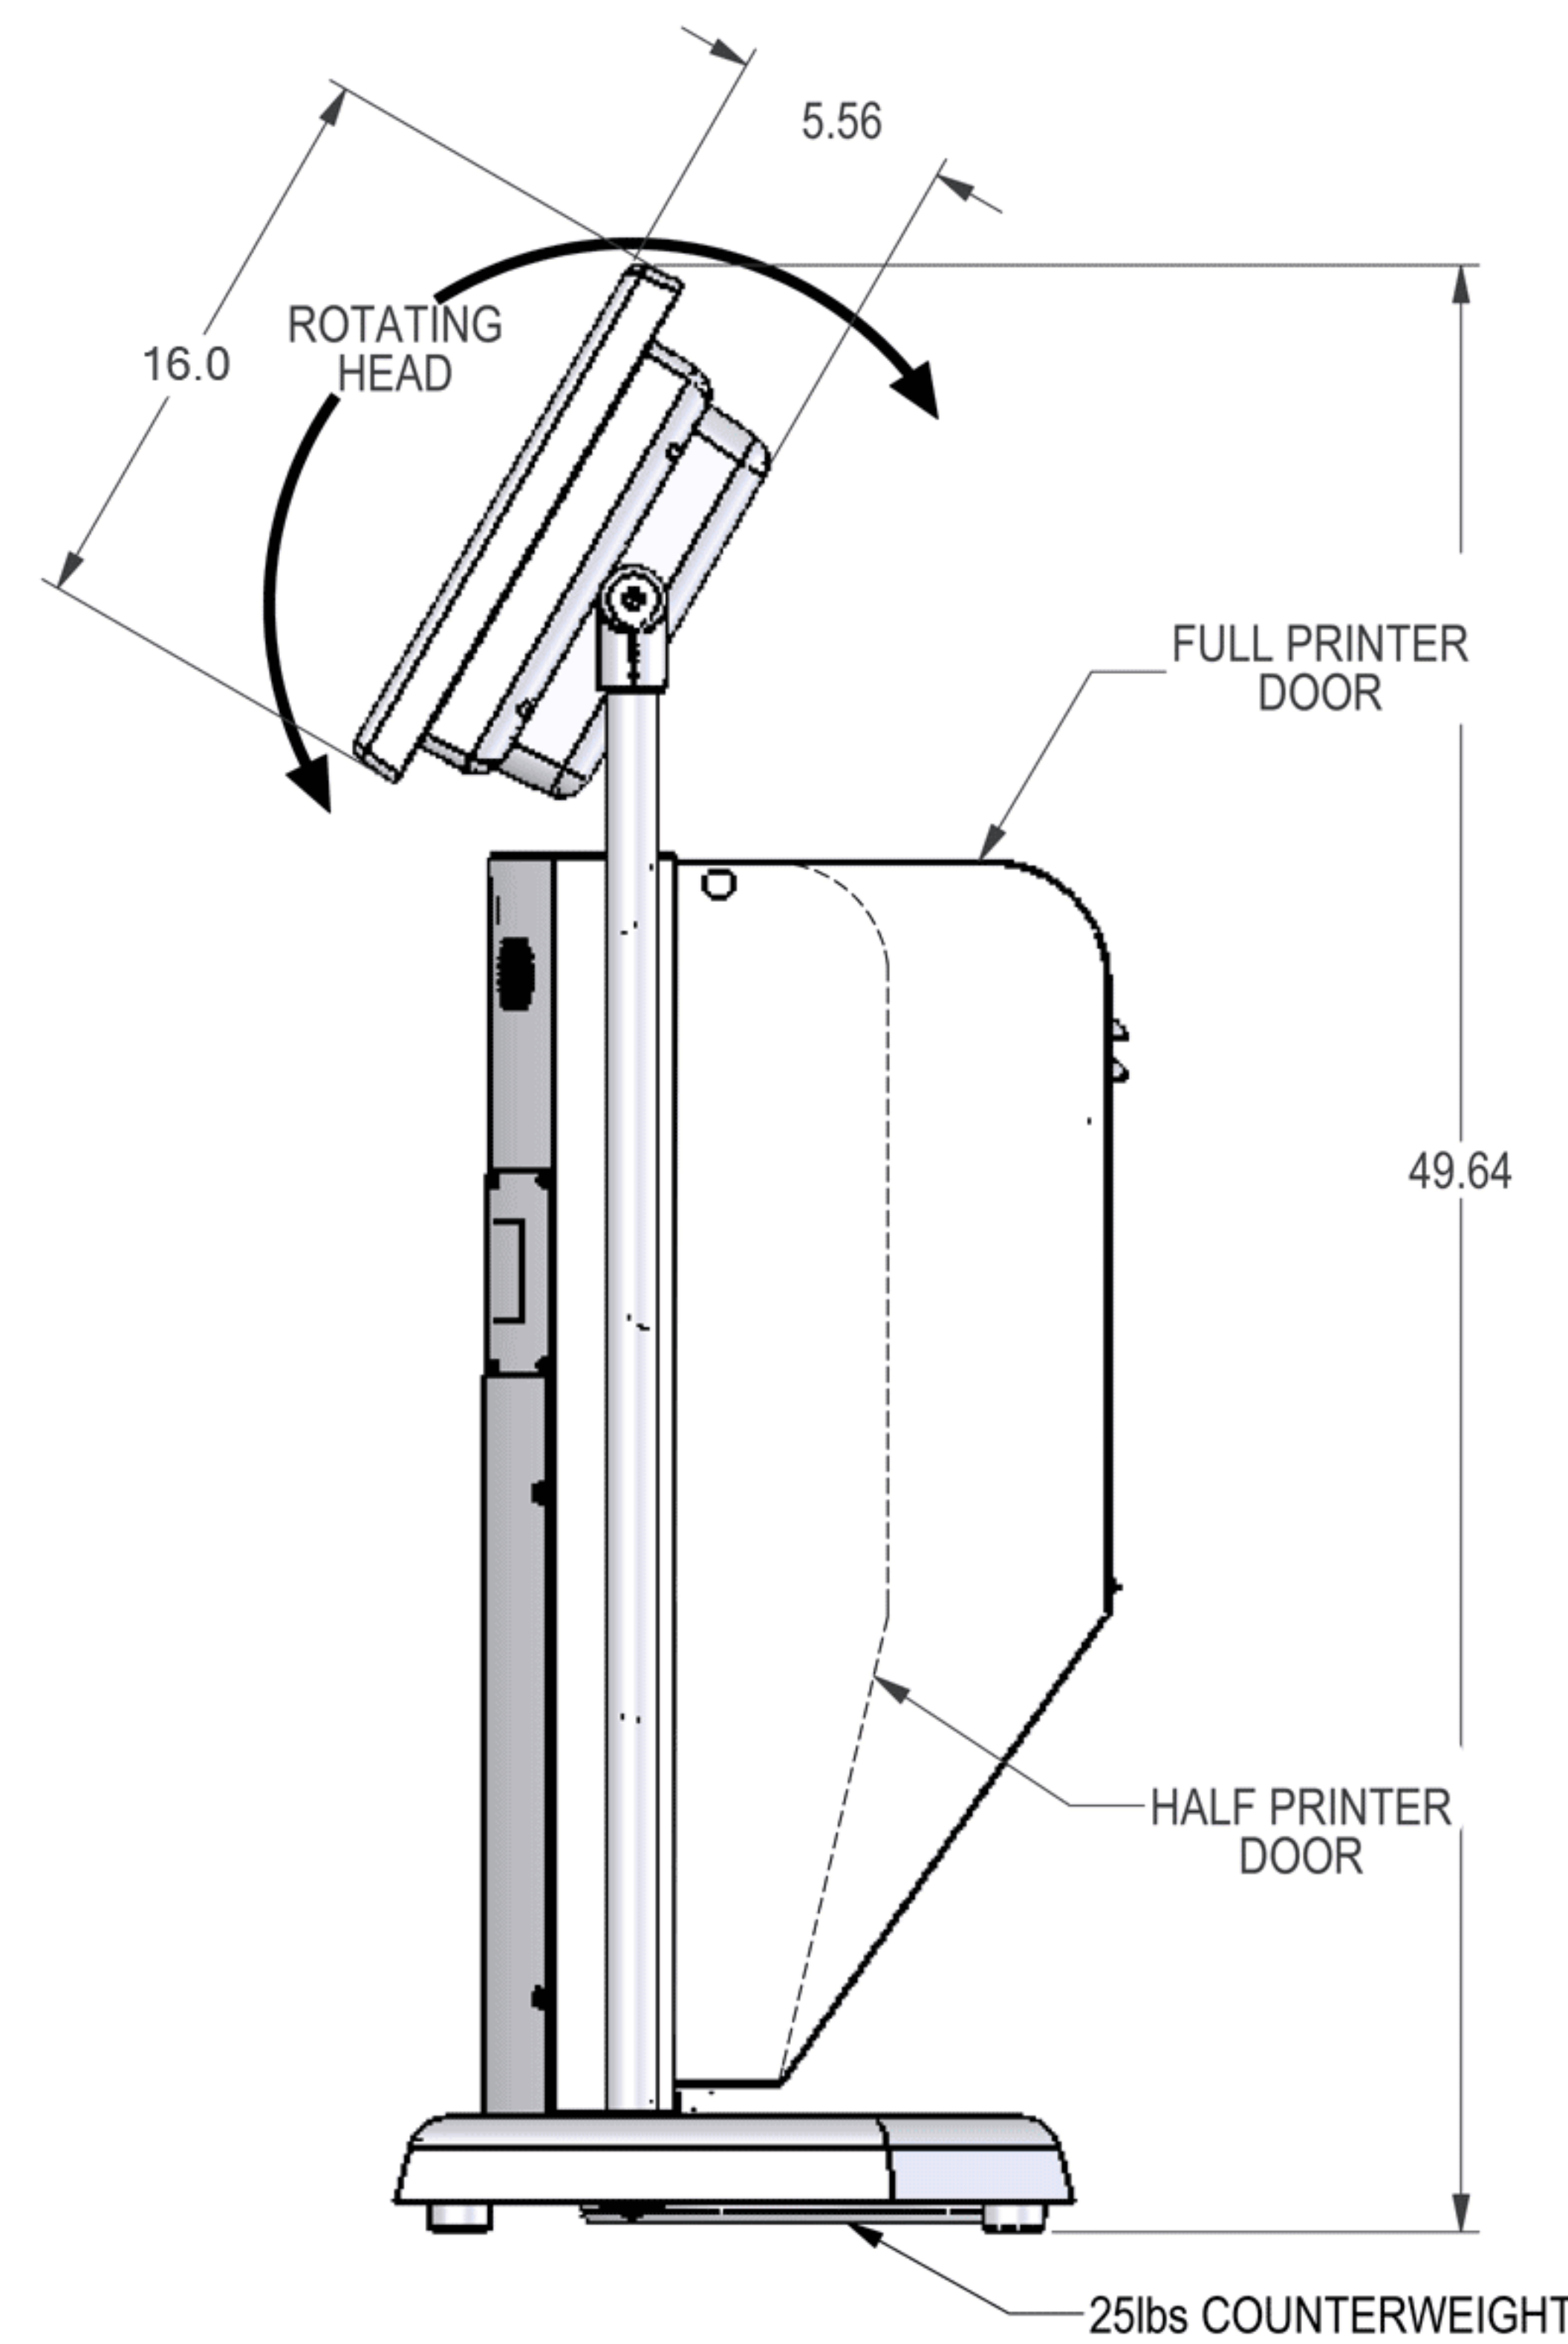

15"
VantagePoint Print

FRONT

SIDE

TOP

19"
VantagePoint Print

18.75 X 14.15
OPTIONAL SIGNAGE

25lbs COUNTERWEIGHT

SeePoint
Interactive Kiosk Systems

SeePoint.com 888-587-1777

TITLE
VantagePoint Print

SIZE C	PART NO.	DWG NO. SP061203-05	REV N/C
-----------	----------	------------------------	------------

DO NOT SCALE/PRINT REDUCED SCALE NONE

22"
VantagePoint Print

FRONT

SIDE

TOP

24"
VantagePoint Print

SeePoint
Interactive Kiosk Systems
SeePoint.com 888-587-1777

TITLE			
VantagePoint Print			
SIZE	PART NO.	DWG NO.	REV
C		SP061203-05	N/C
DO NOT SCALE/PRINT REDUCED			SCALE NONE