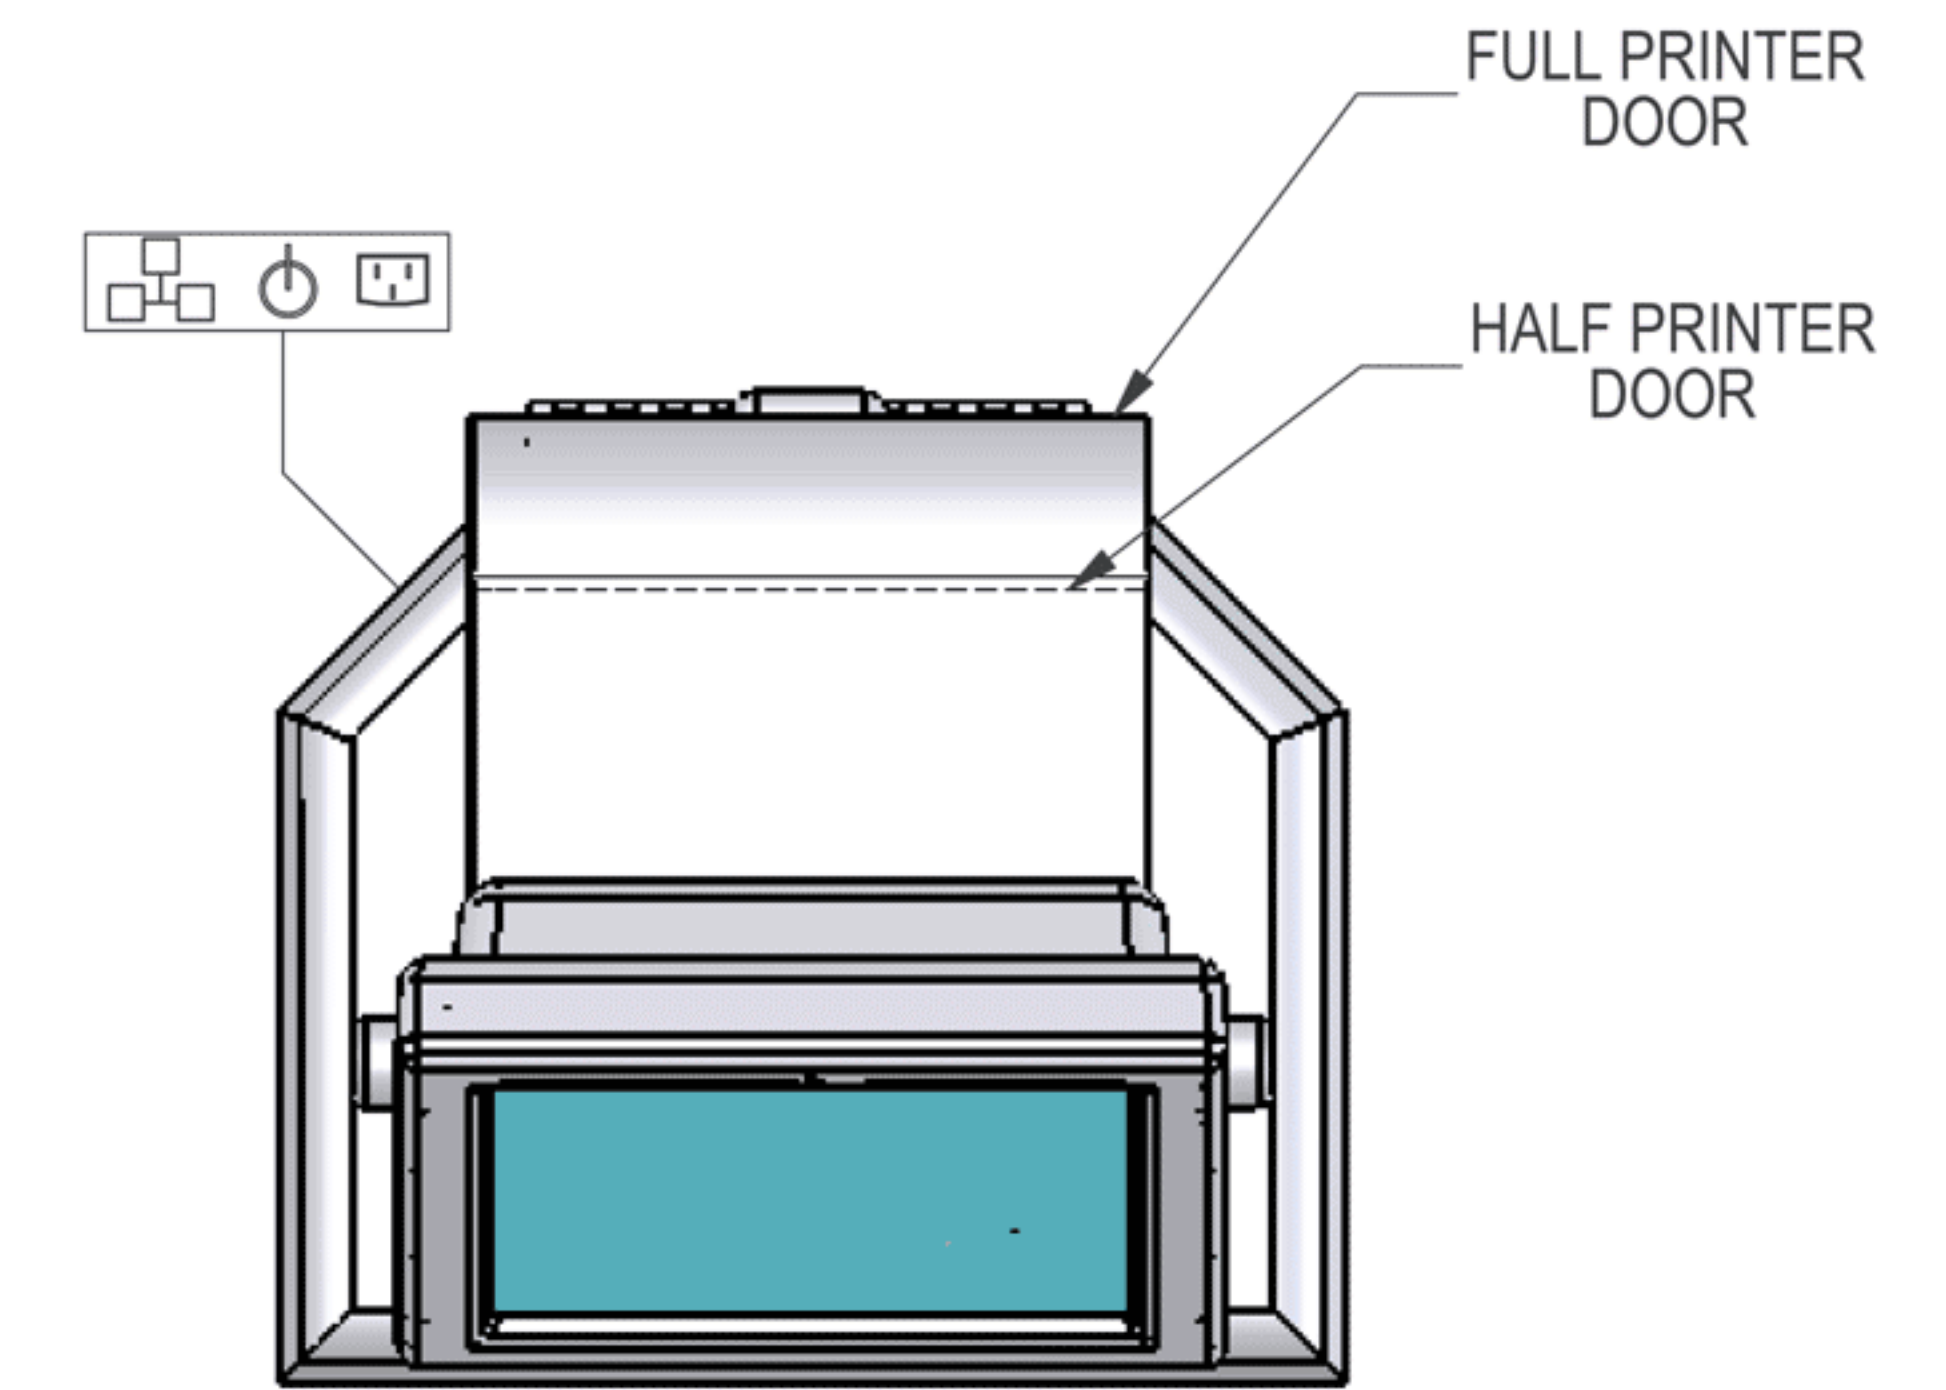

15"
VantagePoint Print

FRONT

SIDE

TOP

19"
VantagePoint Print

18.75 X 14.15
OPTIONAL SIGNAGE

25lbs COUNTERWEIGHT

SeePoint
Interactive Kiosk Systems

SeePoint.com 888-587-1777

TITLE
VantagePoint Print

SIZE C	PART NO.	DWG NO. SP061203-05	REV N/C
-----------	----------	------------------------	------------

DO NOT SCALE/PRINT REDUCED SCALE NONE

22"
VantagePoint Print

FRONT

SIDE

TOP

24"
VantagePoint Print

SeePoint
Interactive Kiosk Systems
SeePoint.com 888-587-1777

TITLE			
VantagePoint Print			
SIZE	PART NO.	DWG NO.	REV
C		SP061203-05	N/C
DO NOT SCALE/PRINT REDUCED			SCALE NONE