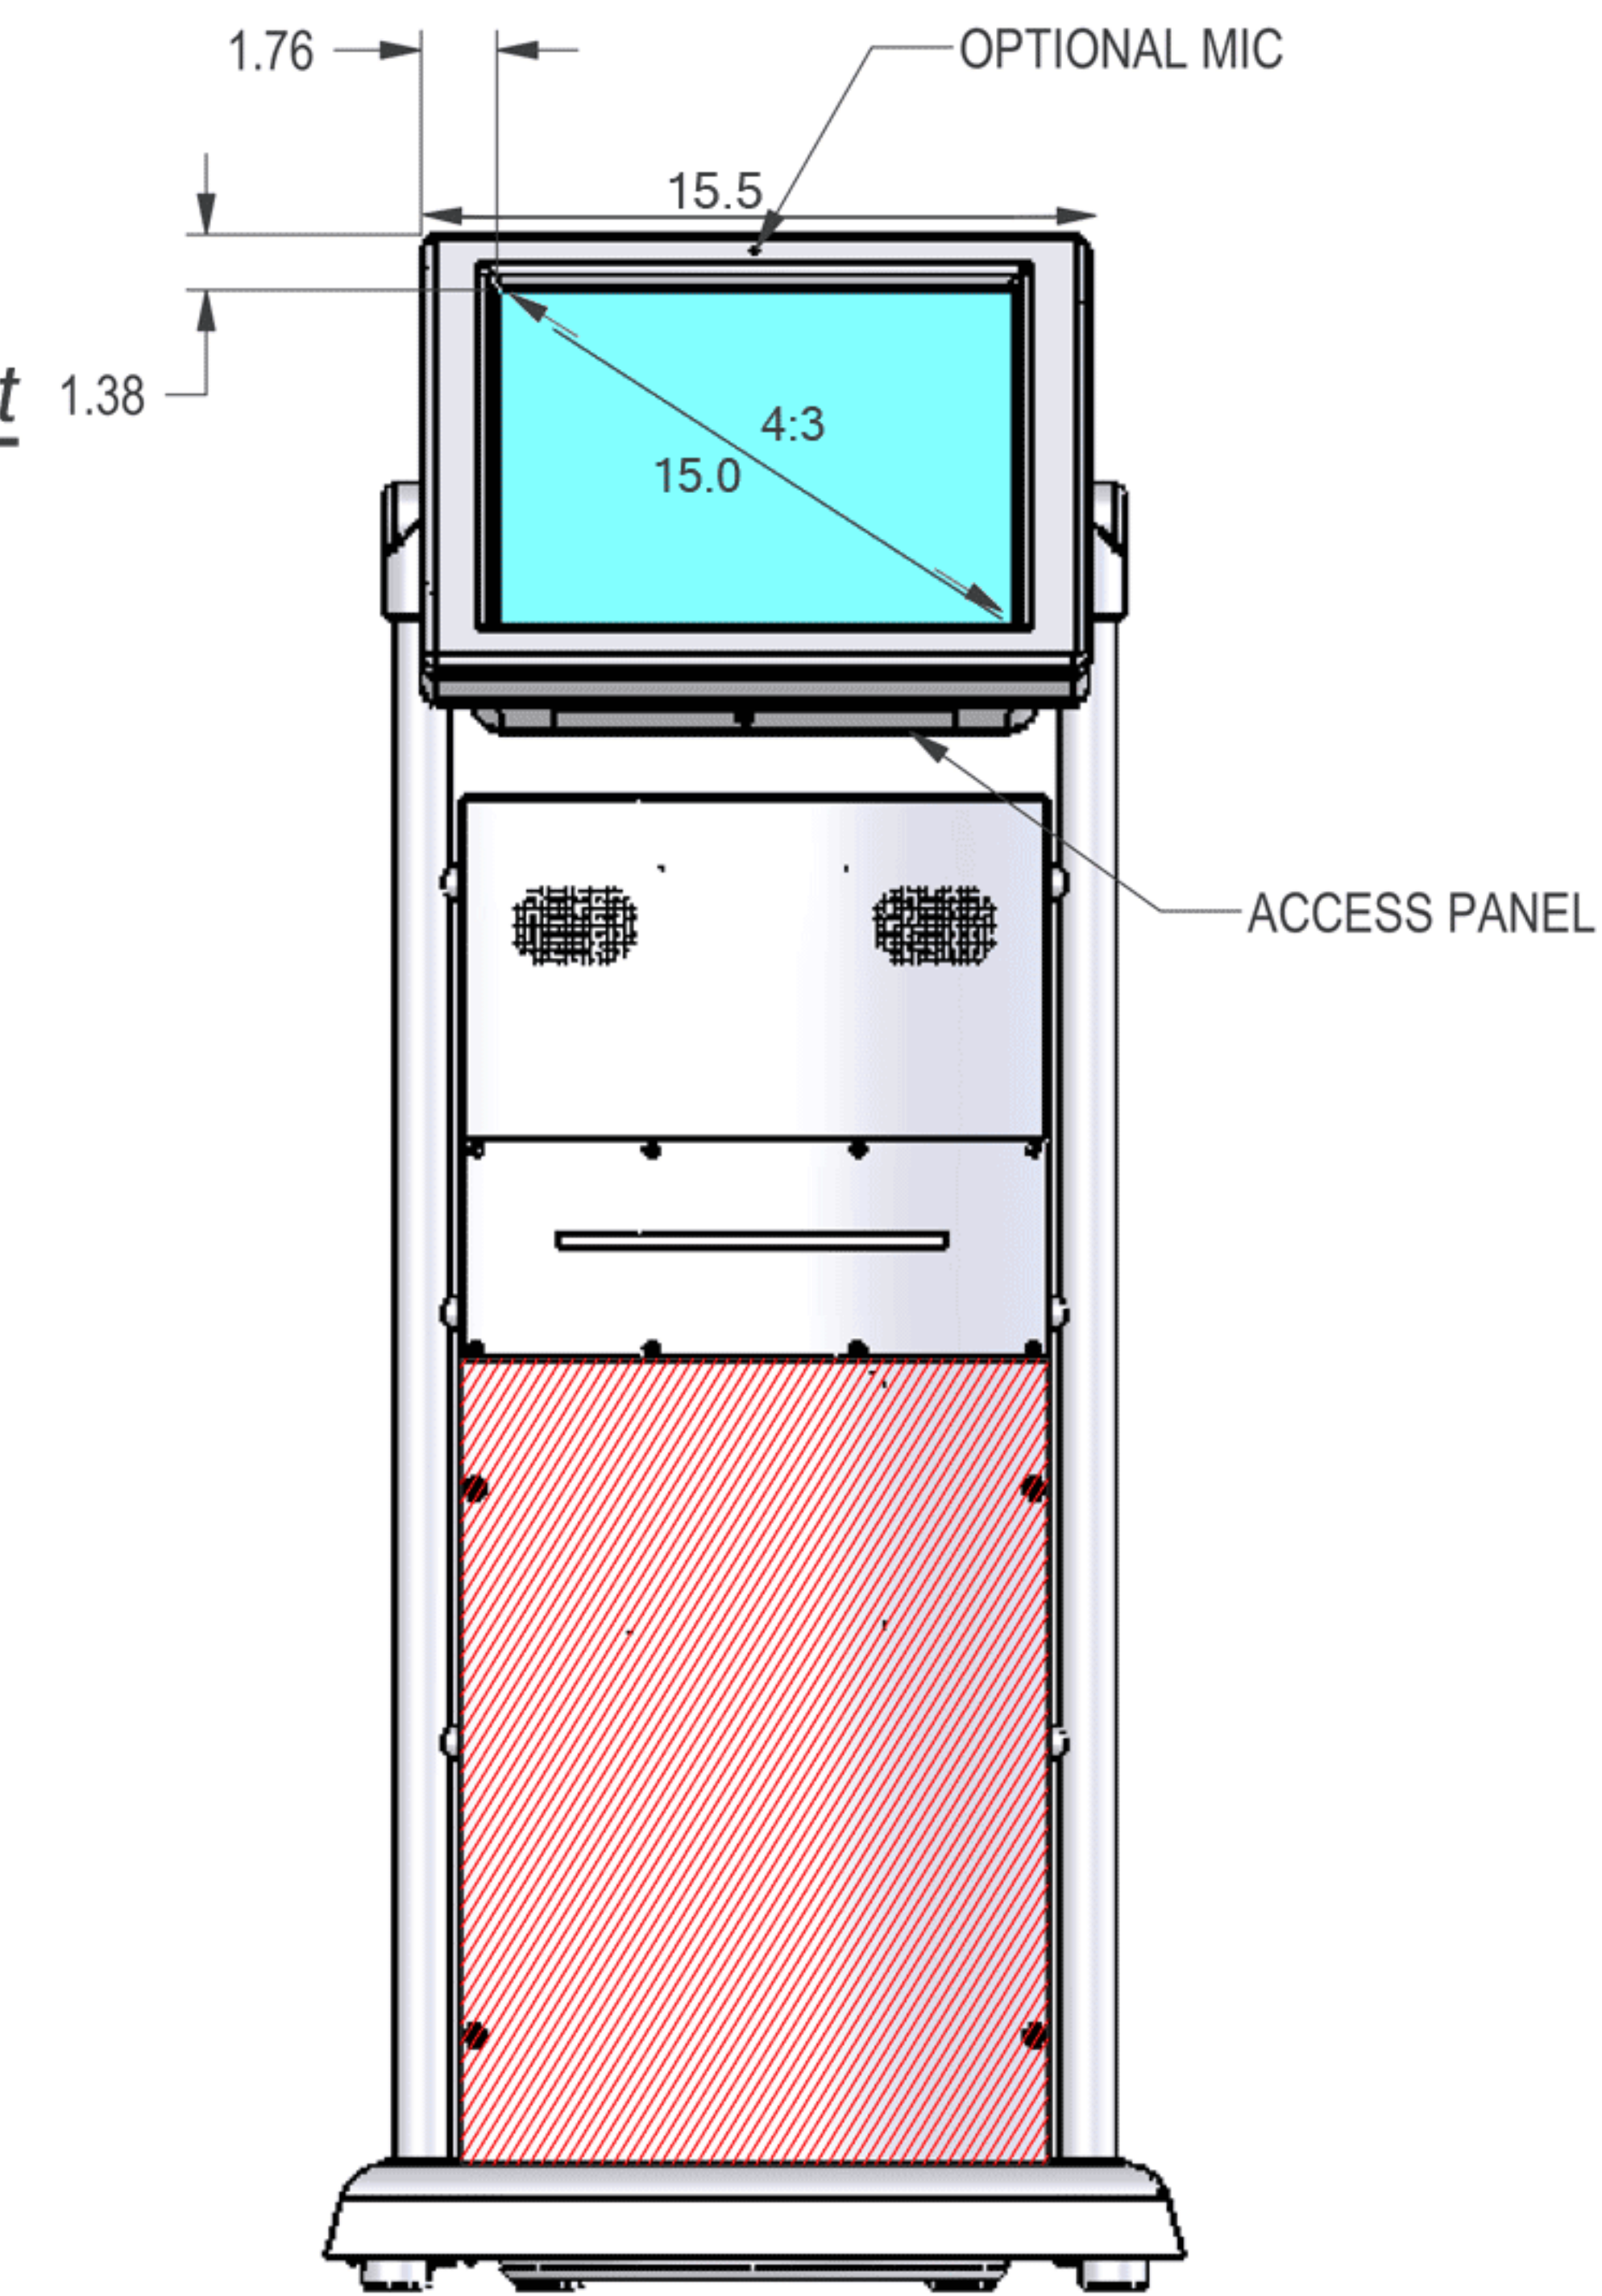

15"
VantagePoint Print

FRONT

SIDE

TOP

19"
VantagePoint Print

18.75 X 14.15
OPTIONAL SIGNAGE

25lbs COUNTERWEIGHT

SeePoint
Interactive Kiosk Systems

SeePoint.com 888-587-1777

TITLE
VantagePoint Print

SIZE C	PART NO.	DWG NO. SP061203-05	REV N/C
-----------	----------	------------------------	------------

DO NOT SCALE/PRINT REDUCED SCALE NONE

22"
VantagePoint Print

FRONT

SIDE

TOP

24"
VantagePoint Print

SeePoint
Interactive Kiosk Systems
SeePoint.com 888-587-1777

TITLE			
VantagePoint Print			
SIZE	PART NO.	DWG NO.	REV
C		SP061203-05	N/C
DO NOT SCALE/PRINT REDUCED			SCALE NONE