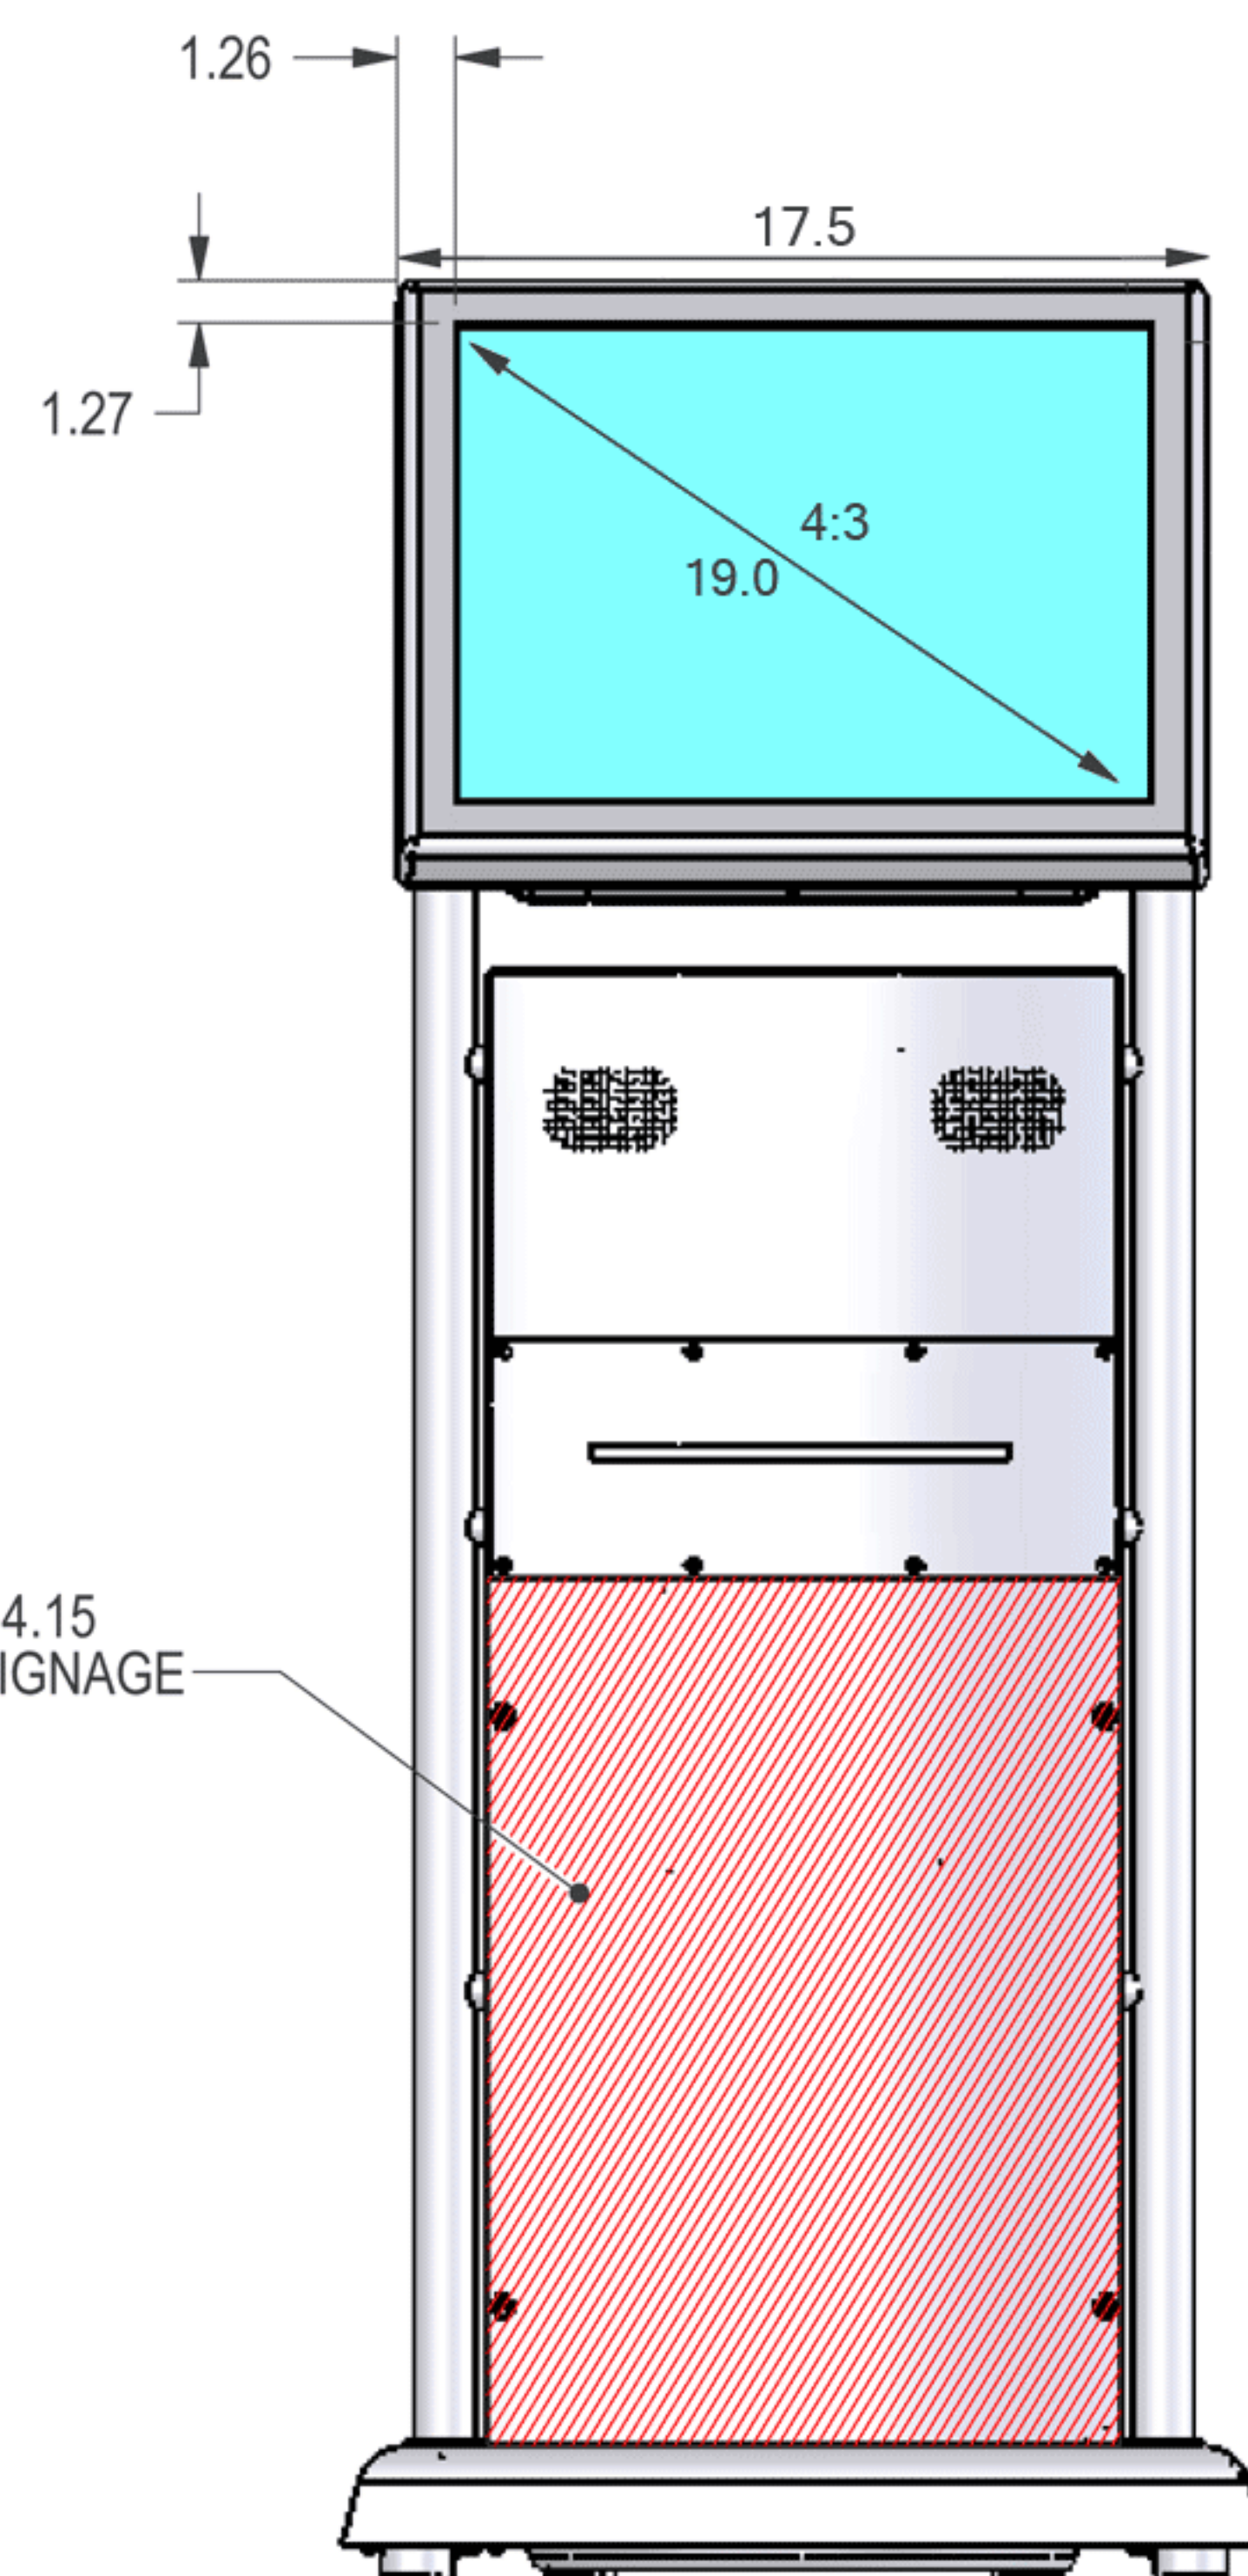

15"
VantagePoint Print

FRONT

SIDE

TOP

19"
VantagePoint Print

18.75 X 14.15
OPTIONAL SIGNAGE

25lbs COUNTERWEIGHT

SeePoint
Interactive Kiosk Systems

SeePoint.com 888-587-1777

TITLE
VantagePoint Print

SIZE C	PART NO.	DWG NO. SP061203-05	REV N/C
-----------	----------	------------------------	------------

DO NOT SCALE/PRINT REDUCED SCALE NONE

22"
VantagePoint Print

FRONT

SIDE

TOP

24"
VantagePoint Print

SeePoint
Interactive Kiosk Systems
SeePoint.com 888-587-1777

TITLE			
VantagePoint Print			
SIZE	PART NO.	DWG NO.	REV
C		SP061203-05	N/C
DO NOT SCALE/PRINT REDUCED			SCALE NONE